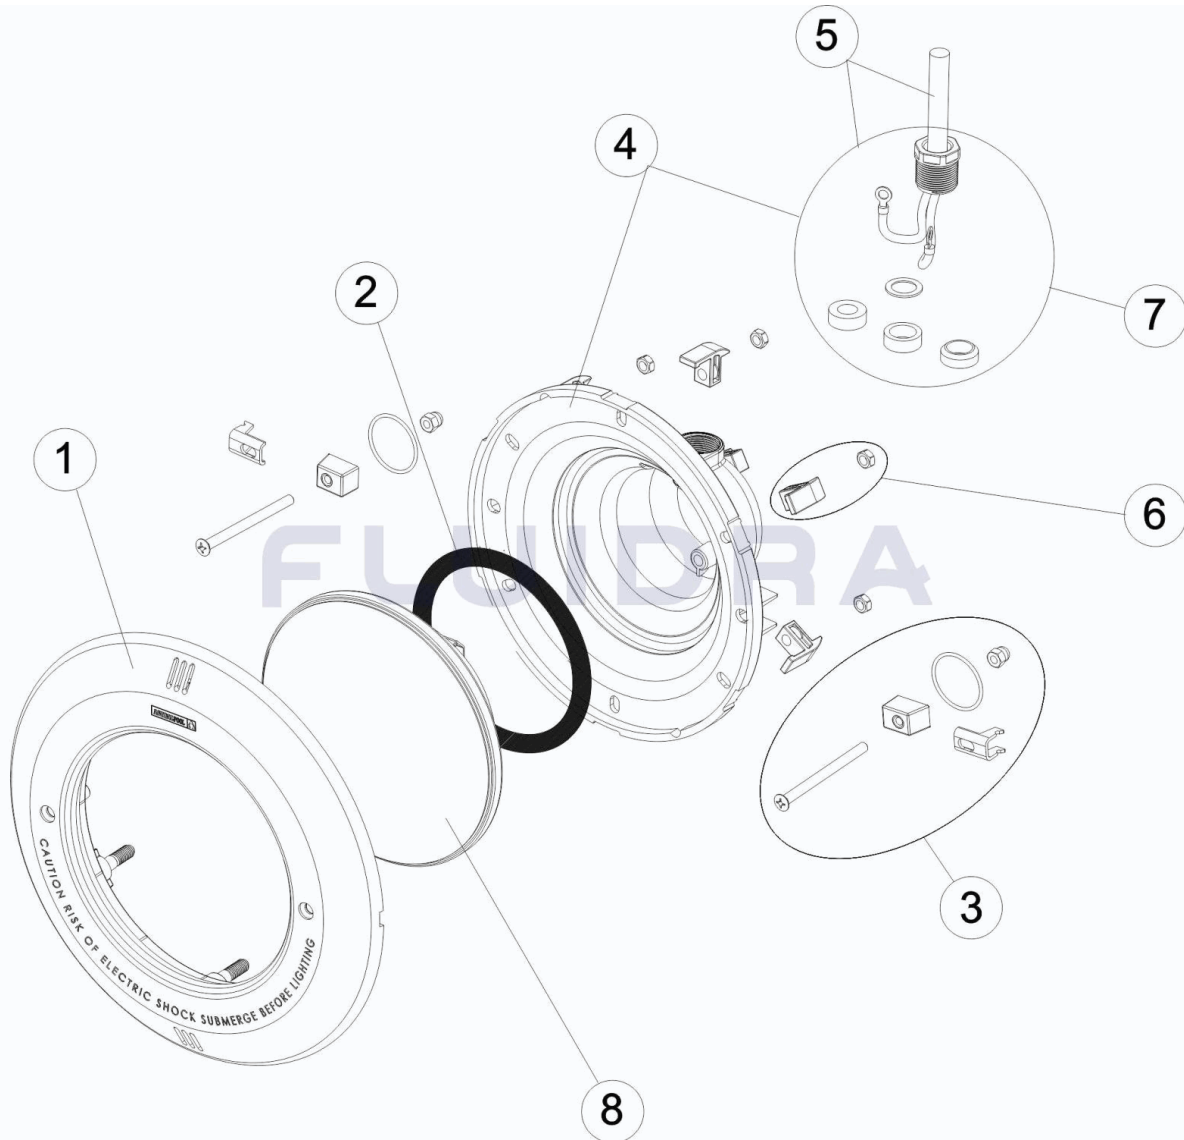

CODE 11279, 45619, 45620, 45621, 45622, 45640, 45641, 52599, 52600, 56003, 56004, 56005, 56006

DESCRIPTION: STANDARD PROJECTOR WITH HALOGEN OR LEDS LAMP

ENGLISH

POS	CODE	DESCRIPTION	QUANTITY	POS	CODE	DESCRIPTION	QUANTITY
1	* 4403010301	S.S. FACEPLATE AND SECURING RING		7	* 4403010110	PACKING GLAND M 25	
1	* 4403010302	WHITE FACEPLATE		7	* 4403014001	PACKING GLANDUWL LEDS	
2	4403010304	LIGHT O RING		8	* 4403010058	LIGHTBULB	
3	* 4403015002	FIXING SET UNDERWATER LIGHT JELLY STI		8	* 43411	LAMPELC LEDS 2.0 RGB	
3	* 4403016002	LIGHT FIXING FIXTURES A -4		8	* 45637	LAMPELC LEDS 2.0 RGB DMX	
4	* 4403010305	BACK COVER		8	* 43412	LAMPELC LEDS 2.0 WHITE	
4	* 4403016001	BACK COVER M-25		8	* 56001	LIGHTBULB LEDS 1.11 RGB	
5	* 4403010314	LIGHT CABLE M-25		8	* 56002	LIGHTBULB LEDS 1.11 RGB DNX	
5	* 4403014003	CABLE FOR UWL LEDS		8	* 52596	LIGHTBULB LEDS 1.11 RGB WHITE	
6	4403010306	LIGHT FIXING CLIP					