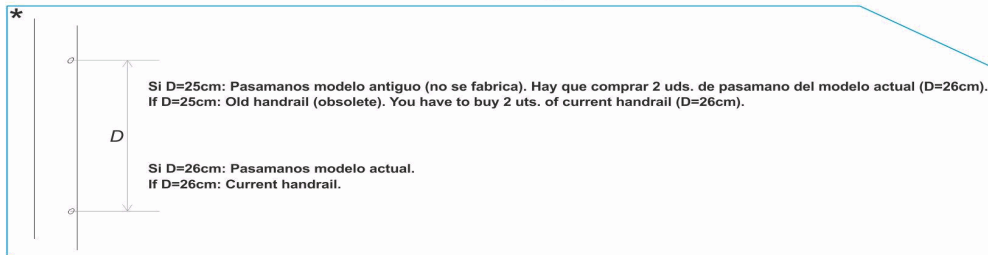

CODICE **01456, 01457, 01458, 01459**

DESCRIZIONE: **SCALETTA 2 FLANGE AISI-316**

ITALIANO

POS	CODICE	DESCRIZIONE	QUANTITA'	POS	CODICE	DESCRIZIONE	QUANTITA'
1	4401010802	BULLONERIA FISSAGGIO SCALA 316		6	4401010112	TAPPO SCALA	
2	4401010104	GRADINO LUXE AISI 316		7	* 01456R0200	CORRIMANO 2 GRADINI AISI-316	
3	4401010107	SOSTEGNO LATERALE GRADINO 316		7	* 01457R0200	CORRIMANO CORTO SCALA 3 GR.	
4	4401010108	TAPPETINO FINITURA GRADINO LUXE		7	* 01458R0200	CORRIMANO CORTO SCALA 4 GR.	
5	4401010111	BULLONERIA GRADINO AISI 316		7	* 01459R0200	CORRIMANO 5 GRADINI AISI 316