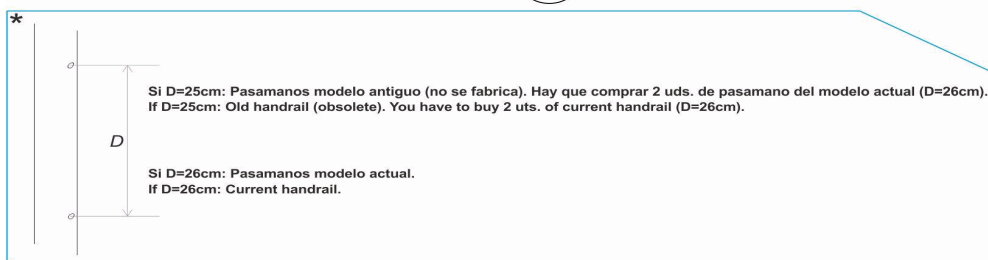

CODICE 01456, 01457, 01458, 01459

DESCRIZIONE: SCALETTA 2 FLANGE AISI-316

ITALIANO

POS	CODICE	DESCRIZIONE	QUANTITA'	POS	CODICE	DESCRIZIONE	QUANTITA'
1	4401010802	BULLONERIA FISSAGGIO SCALA 316		6	4401010112	TAPPO SCALA	
2	4401010104	GRADINO LUXE AISI 316		7	* 01456R0200	CORRIMANO 2 GRADINI AISI-316	
3	4401010107	SOSTEGNO LATERALE GRADINO 316		7	* 01457R0200	CORRIMANO CORTO SCALA 3 GR.	
4	4401010108	TAPPETINO FINITURA GRADINO LUXE		7	* 01458R0200	CORRIMANO CORTO SCALA 4 GR.	
5	4401010111	BULLONERIA GRADINO AISI 316		7	* 01459R0200	CORRIMANO 5 GRADINI AISI 316