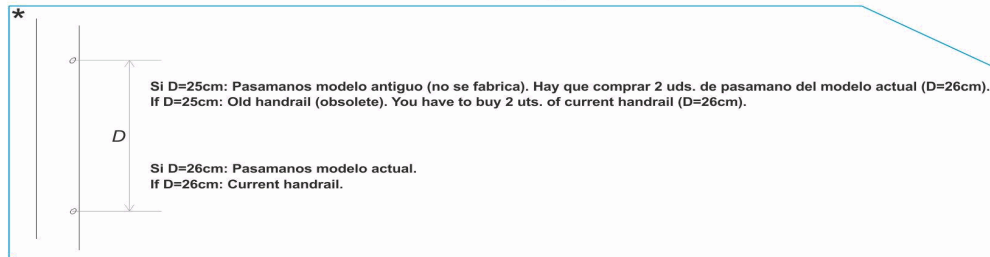

CODE 01456, 01457, 01458, 01459

DESCRIPTION: SPLIT LADDER 2 RECTANGULAR BASES AISI - 316

ENGLISH

POS	CODE	DESCRIPTION	QUANTITY	POS	CODE	DESCRIPTION	QUANTITY
1	4401010802	FLANGE SET 316		6	4401010112	LADDER END CAP	
2	4401010104	DELUXE TREAD 316		7	* 01456R0200	HANDRAIL 2 STEPS AISI-316	
3	4401010107	TREAD END SET 316		7	* 01457R0200	SHORT 3 TREAD LADDER HANDRAIL	
4	4401010108	DELUXE TREAD END INSERT		7	* 01458R0200	SHORT 4 TREAD LADDER HANDRAIL	
5	4401010111	TREAD BOLT SET 316		7	* 01459R0200	HANDRAIL 5 STEPS AISI 316