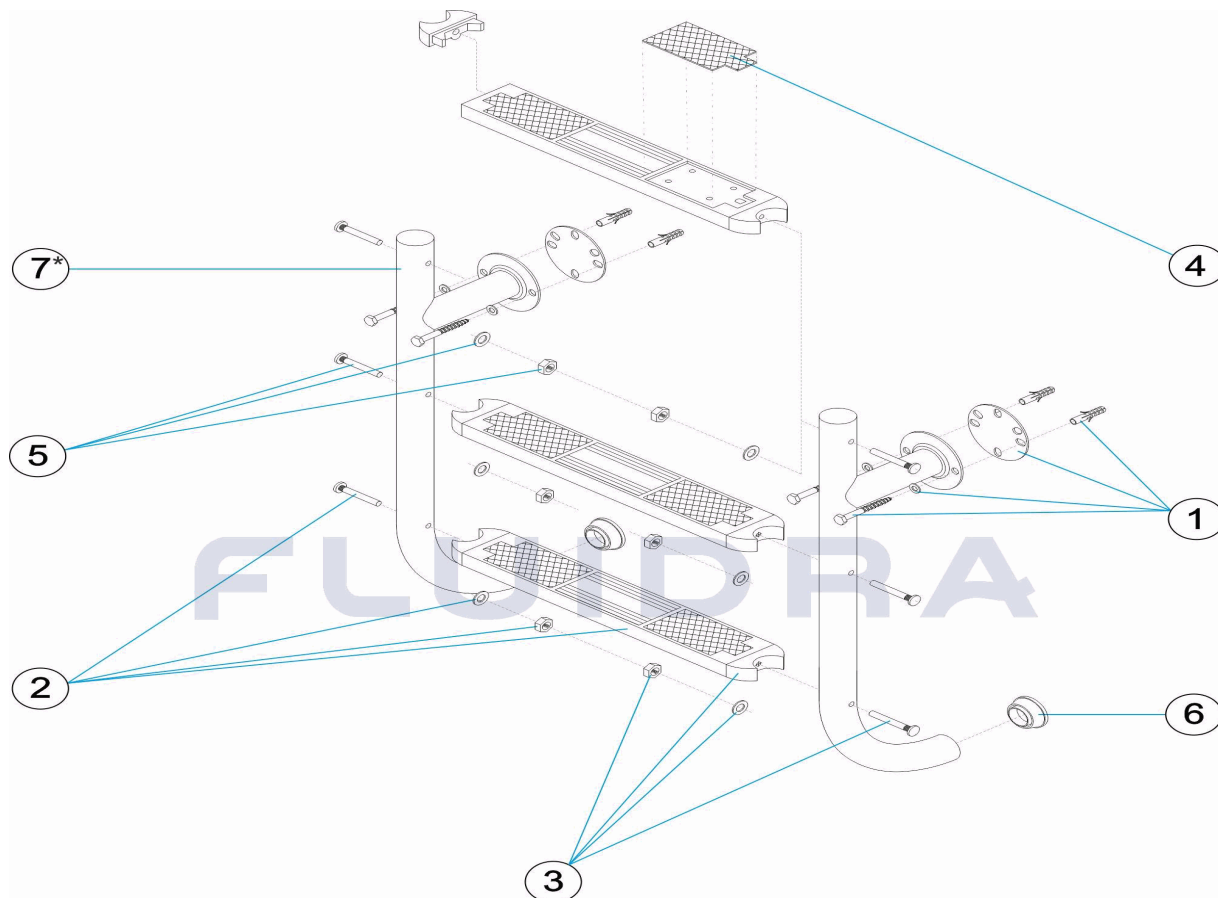

CODICE 01456, 01457, 01458, 01459

DESCRIZIONE: SCALETTA 2 FLANGE AISI-316

ITALIANO

POS	CODICE	DESCRIZIONE	QUANTITA'	POS	CODICE	DESCRIZIONE	QUANTITA'
1	4401010802	BULLONERIA FISSAGGIO SCALA 316		6	4401010112	TAPPO SCALA	
2	4401010104	GRADINO LUXE AISI 316		7	* 01456R0200	CORRIMANO 2 GRADINI AISI-316	
3	4401010107	SOSTEGNO LATERALE GRADINO 316		7	* 01457R0200	CORRIMANO CORTO SCALA 3 GR.	
4	4401010108	TAPPETINO FINITURA GRADINO LUXE		7	* 01458R0200	CORRIMANO CORTO SCALA 4 GR.	
5	4401010111	BULLONERIA GRADINO AISI 316		7	* 01459R0200	CORRIMANO 5 GRADINI AISI 316