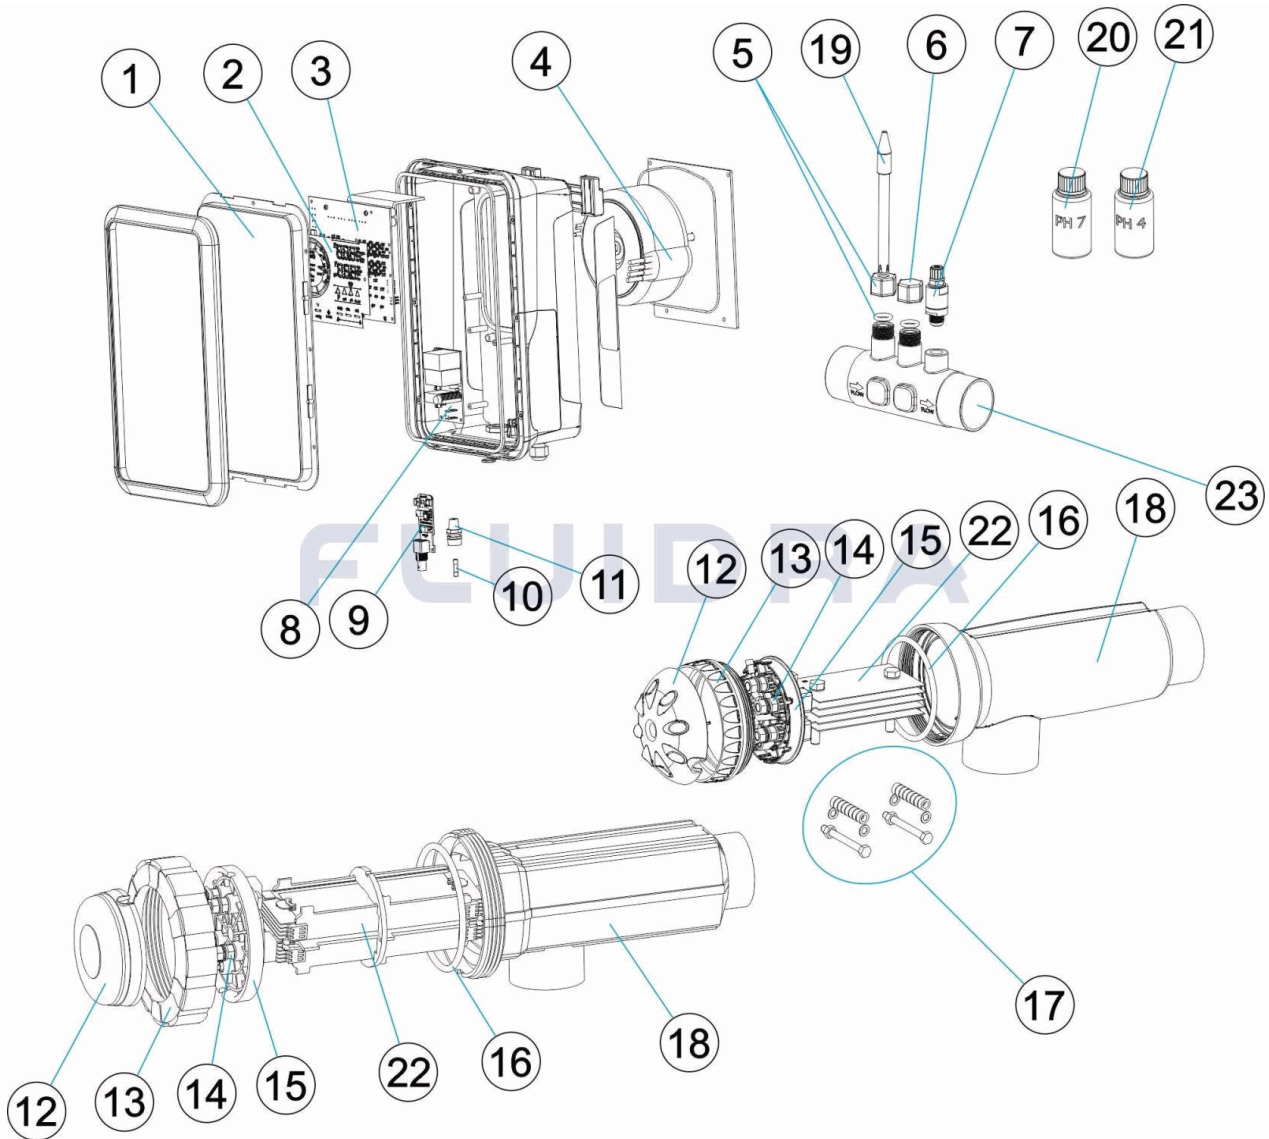

CODE 70058, 70060, 70062, 70063, 70064, 70083, 70084, 70085, 70086, 70093

DESCRIPTION: **SMART NEXT**

ENGLISH

POS	CODE	DESCRIPTION	QUANTITY	POS	CODE	DESCRIPTION	QUANTITY
1	4408060156	SMART NEXT COVER		7	* 4408040068	PH-MINUS INJECTION VALVE 3/8"	
2	4408060157	SMART NEXT KEYPAD		8	* 4408040292	PBA FILTER CONTROL	
3	* 4408040287	POWER CARD SMN-7		8	* 4408040327	PBA FILTER CONTROL PH	
3	* 4408040288	POWER CARD SMN-12		9	* 4408040293	PBA CONTROL PH	
3	* 4408040289	POWER CARD SMN-21		10	* 4408041112	FUSE 1A	
3	* 4408040290	POWER CARD SMN-30		10	* 4408041113	FUSE 2A	
3	* 4408040291	POWER CARD SMN-40		10	* 4408041114	FUSE 3A	
4	* 4408040265	POWER TRANSFORMER 110 VA		10	* 4408041204	FUSE 4A	
4	* 4408040266	POWER TRANSFORMER 190 VA		11	4408040523	FUSE HOLDER 5X20	
4	* 4408040267	POWER TRANSFORMER 230 VA		12	* 4408041117	CONTACT PROTECTION COVER	
4	* 4408040268	POWER TRANSFORMER 340 VA		12	* 4408040509	CONTACT PROTECTION	
4	* 4408040269	POWER TRANSFORMER 440 VA		13	* 4408041123	CELL THREADED RING	
5	* 4408040604	ELECTRODE CARRIER PE 12M/M.-1/2"		13	* 4408040508	CLOSINGNUT FOR CELL	

* SEE OBSERVATIONS SHEET

CODE **70058, 70060, 70062, 70063, 70064, 70083, 70084, 70085, 70086, 70093**

DESCRIPTION: **SMART NEXT**

6	* 4408040067	PLUG M-25 H	14	4408060158	TEMPERATURE SENSOR
15	* 4408040074	SM/SM+/EL ELECTRODE HOLDER	20	* 60618	CALIBRATION SOLUTION PH 7,0 50 M/L. (C
15	* 4408040272	BIP ELECTRODE HOLDER	21	* 60632	CALIBRATION SOLUTION PH 4,0 50 ML. (RI
16	* 4408041118	CELL O-RING	22	* 60595	ELECTRODE SPARE
16	* 4408040510	GASKET EPDM FÜR ZELLE	22	* 60596	ELECTRODE SPARE
17	* 4408040073	ELECTRODE FIXING KIT	22	* 70312	ELECTRODE SPARE
18	* 4408041122	CELL BODY	22	* 70314	ELECTRODE SPARE
18	* 57655	ELECTRODE CELL	22	* 70315	ELECTRODE SPARE
19	* 60648	ELECTRODE PH	23	* 70968	SENSOR HOLDER