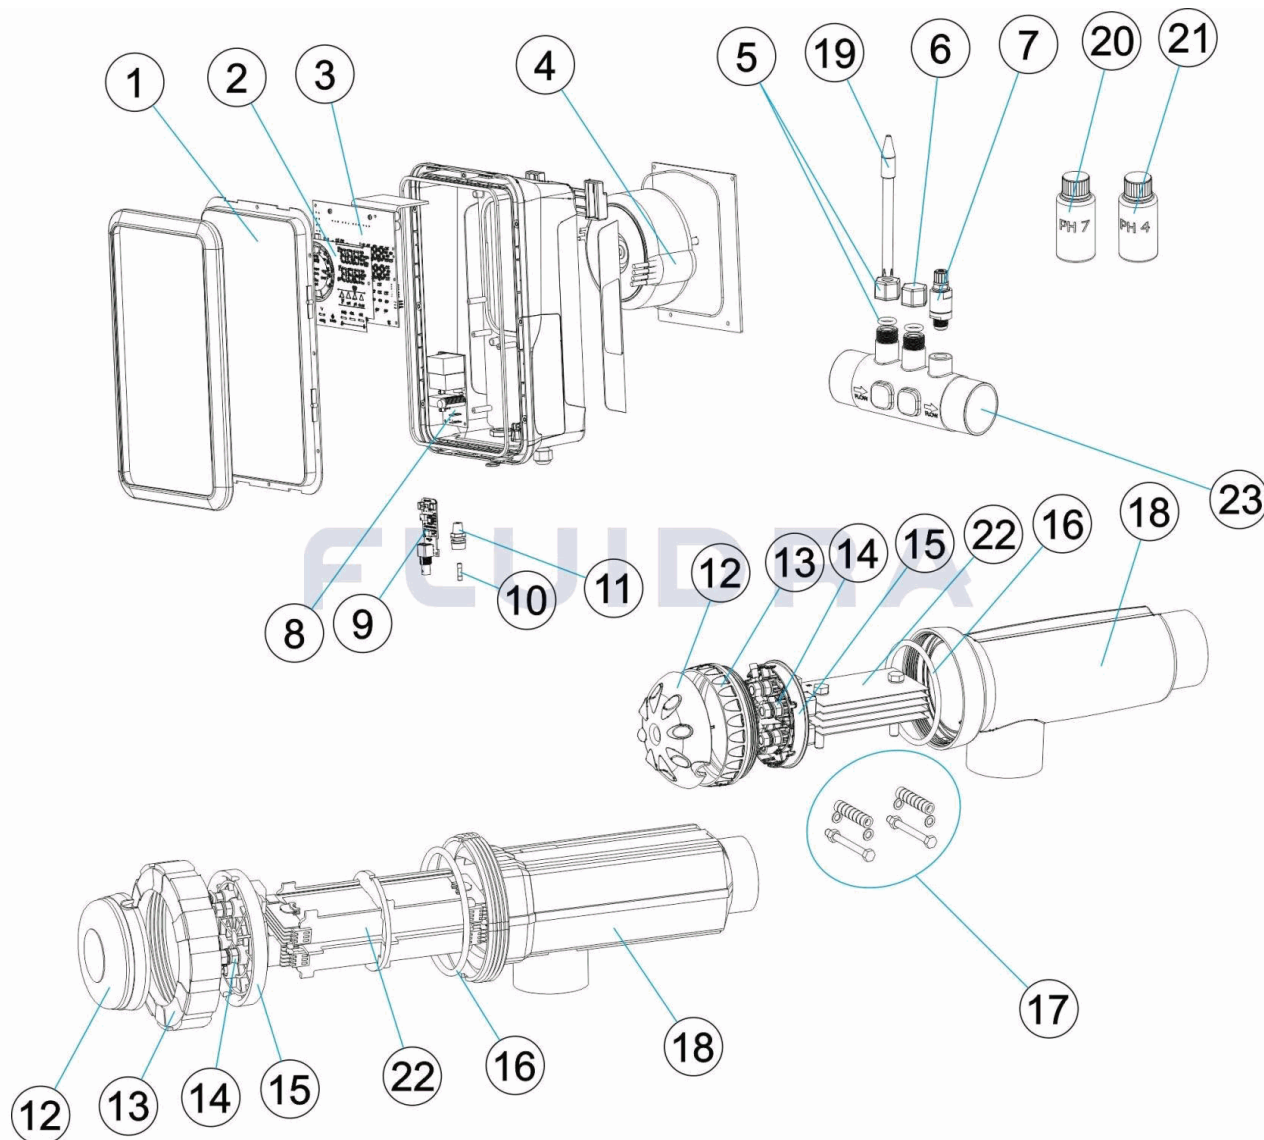

CODICE 70058, 70060, 70062, 70063, 70064, 70083, 70084, 70085, 70086, 70093

DESCRIZIONE: SMART NEXT

ITALIANO

POS	CODICE	DESCRIZIONE	QUANTITA'	POS	CODICE	DESCRIZIONE	QUANTITA'
1	4408060156	COPERCHIO SMART NEXT		7	* 4408040068	VALVOLA INIEZIONE PH-MINUS 3/8"	
2	4408060157	TASTIERA SMART NEXT		8	* 4408040292	PBA FILTRO	
3	* 4408040287	CARTA POTENZA SMN-7		8	* 4408040327	PBA FILTRO PH	
3	* 4408040288	CARTA POTENZA SMN-12		9	* 4408040293	PBA PH	
3	* 4408040289	CARTA POTENZA SMN-21		10	* 4408041112	FUSIVILE 1A	
3	* 4408040290	CARTA POTENZA SMN-30		10	* 4408041113	FUSIVILE 2A	
3	* 4408040291	CARTA POTENZA SMN-40		10	* 4408041114	FUSIVILE 3A	
4	* 4408040265	TRANSFORMATORE POTENZA 110 VA		10	* 4408041204	FUSIVILE 4A	
4	* 4408040266	TRANSFORMATORE POTENZA 190 VA		11	4408040523	PORTAFUSIBILI 5X20 CORPO	
4	* 4408040267	TRANSFORMATORE POTENZA 230 VA		12	* 4408041117	COPERCHIO PROTEZIONE CONTATTI	
4	* 4408040268	TRANSFORMATORE POTENZA 340 VA		12	* 4408040509	PROTECTORE CONTATTI	
4	* 4408040269	TRANSFORMATORE POTENZA 440 VA		13	* 4408041123	ANELLO FILETTATO CELLA	
5	* 4408040604	PORTAELETTODO PE 12MM. X 1/2"		13	* 4408040508	GHIERA CHIUSURA CELLA	

* SI FACCIA RIFERIMENTO AL FOGLIO DELLE OSSERVAZIONI