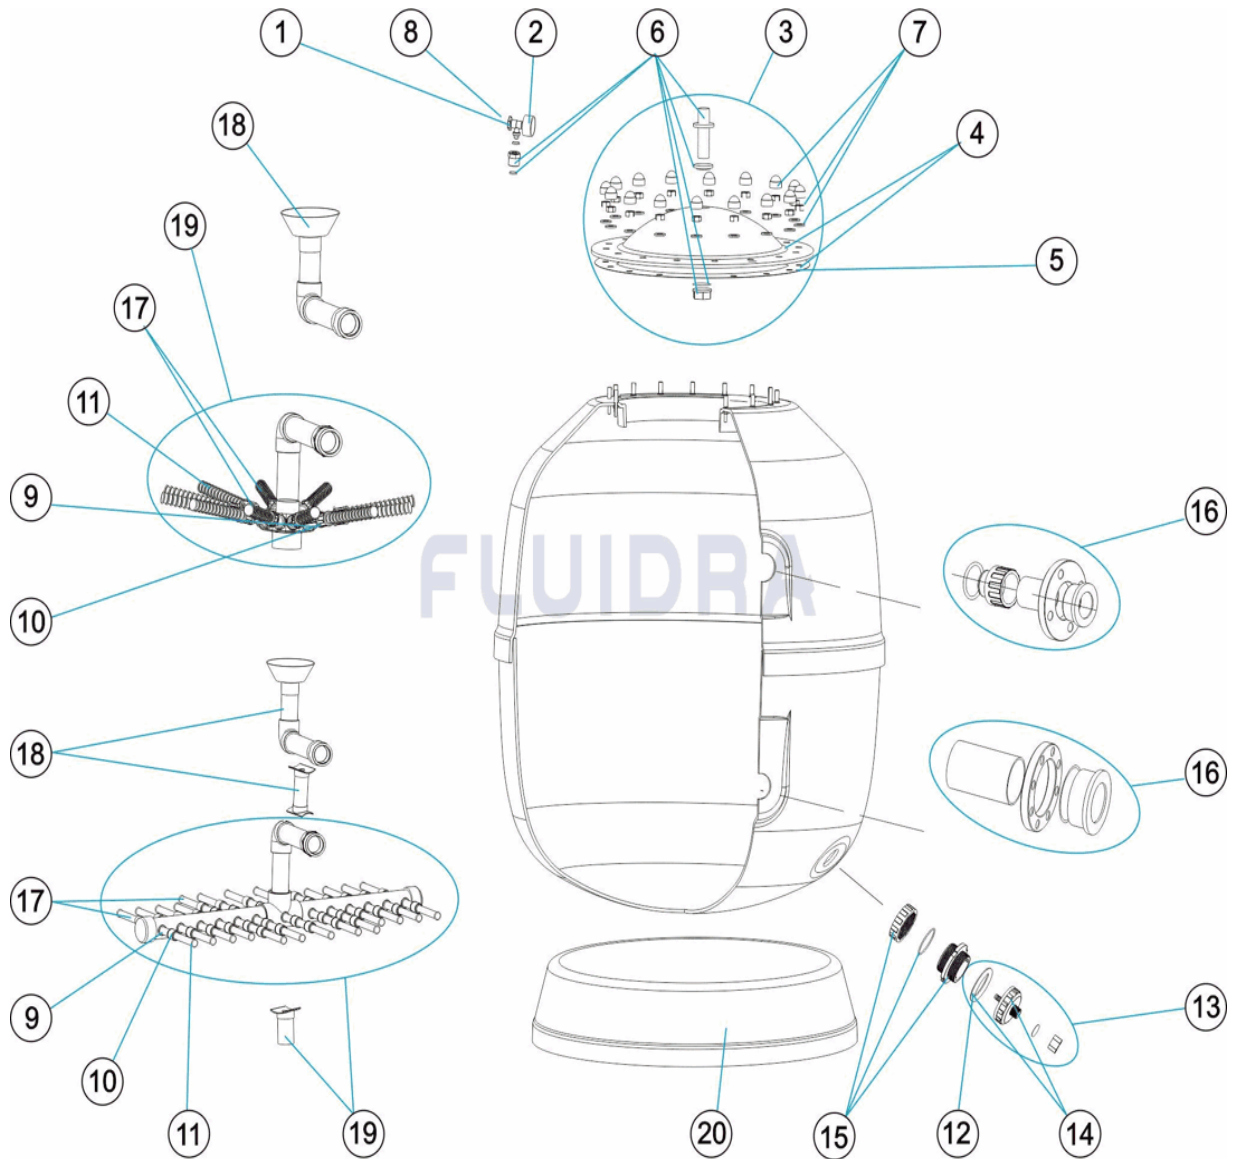

CODE **41304, 41305, 41306, 41307, 41308, 41309, 41310, 41311, 41312, 41313, 41314, 41315, 41316, 41317, 41318, 41319, 41320, 41321, 41322**

DESCRIPTION: **VESUBIO FILTER D. 1050 1200 1400 1600 1800 2000**

ENGLISH

POS	CODE	DESCRIPTION	QUANTITY	POS	CODE	DESCRIPTION	QUANTITY
1	4404130107	ANONYMOUS CAP		15	4404260501	BUSH FOR DISCHARGE	
2	4404010103	PRESSURE GAUGE 1/8" 3 KG./C "		16	* 4404260420	SET OUTLET D.63 VOLCANO	
3	4404260207	FILTER LID UNIT		16	* 4404260421	SET OUTLET D.75 VOLCANO	
4	4404260208	FILTER LID + GASKET		16	* 4404260218	D. 90 - 3" OUTLET ASSEMBL "	
5	4404160101	LID 'O' RING		16	* 4404260412	SET OUTLET D.110 VOLCANO	
6	4404260210	PRESSURE GAUGE ANCHOR		16	* 4404260413	SET OUTLET D.125 VOLCANO	
7	4404260211	FILTER LID BOLTS		16	* 4404260414	SET OUTLET D.140 VOLCANO	
8	4404080104	COMPLETE PRESSURE GAUGE UNIT		16	* 4404260415	SET OUTLET D.160 VOLCANO	
9	* 4404260419	MANIFOLD ARM 1" 100 M "		17	* 4404260401	MANIFOLD ARM ASSEMBLY D. 950-1050	
10	* 4404260418	UNION 1"		17	* 4404260402	MANIFOLD ARM ASSEMBLY D. 1200	
11	* 4404300916	MANIFOLD ARM 1" 225 M "		17	* 4404260403	MANIFOLD ARM ASSEMBLY D. 1400	
11	* 4404290109	COLLECTOR ARM 1" 265 M "		17	* 4404260404	MANIFOLD ARM ASSEMBLY D. 1600	

* SEE OBSERVATIONS SHEET