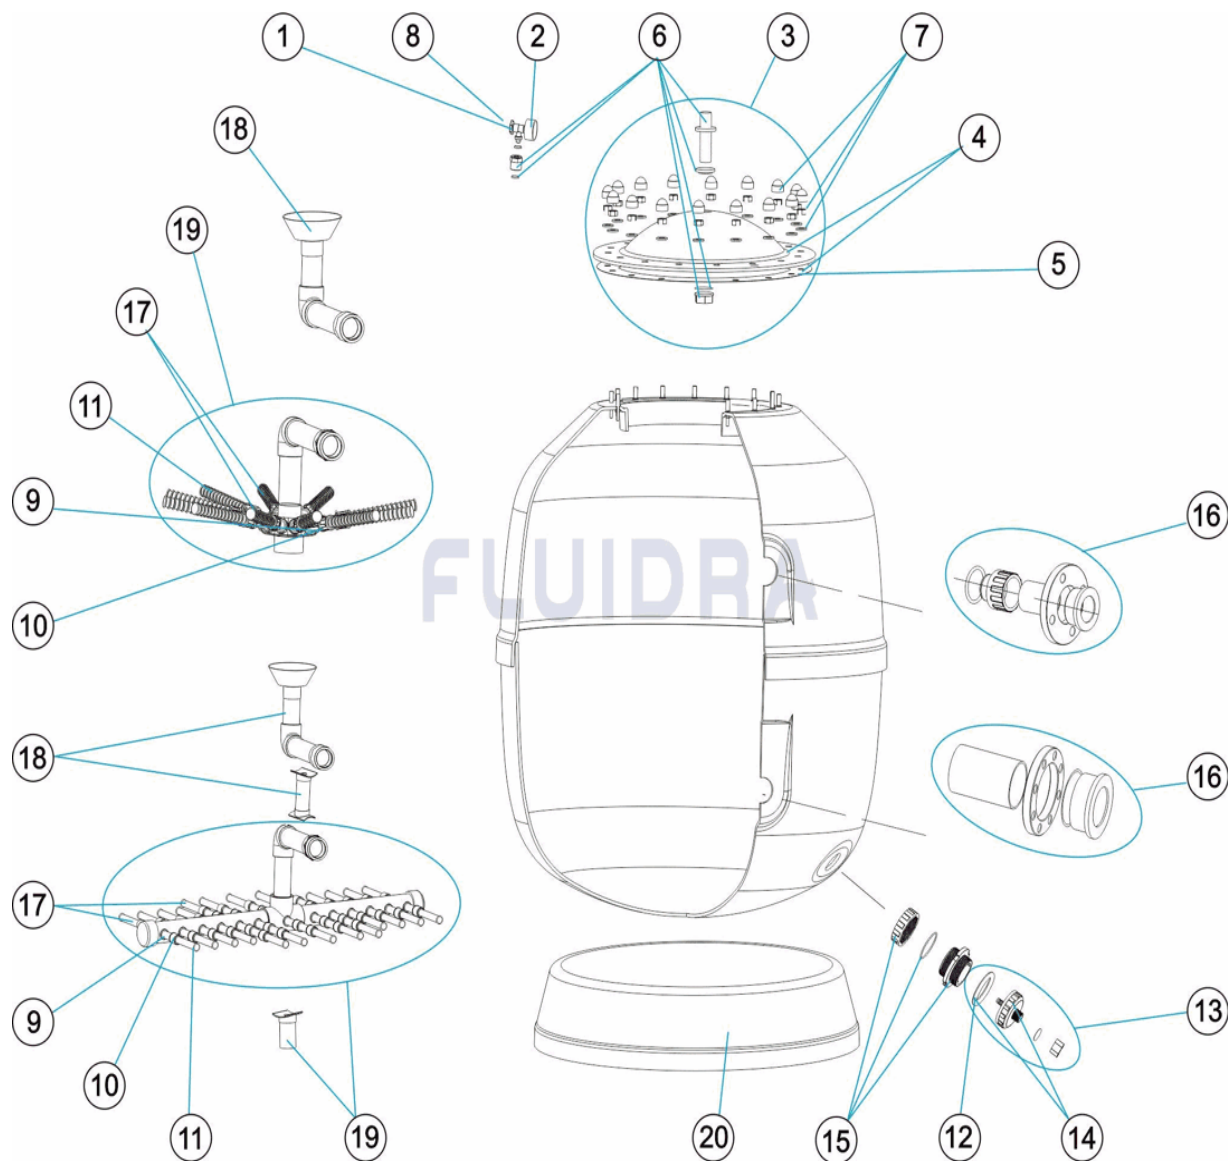

CODIGO 41304, 41305, 41306, 41307, 41308, 41309, 41310, 41311, 41312, 41313, 41314, 41315, 41316, 41317, 41318, 41319, 41320, 41321, 41322

DESCRIÇÃO: FILTRO VESUBIO D. 1050 1200 1400 1600 1800 2000

PORTUGUES

POS	CODIGO	DESCRIÇÃO	JANTIDADE	POS	CODIGO	DESCRIÇÃO	JANTIDADE
1	4404130107	TAMPAO PURGA 1/4" ANONIMO COM JUNTA		15	4404260501	MANGUITO DESCARREGA	
2	4404010103	MANOMETRO 1/8" 3 KG./C "		16	* 4404260420	RACORD DE SAÍDA D.63 VOLCANO	
3	4404260207	TAMPA FILTRO COMPLETO		16	* 4404260421	RACORD DE SAÍDA D.75 VOLCANO	
4	4404260208	TAMPA FILTRO + JUNTA		16	* 4404260218	CONJUNTO SAÍDA D. 90 - 3"	
5	4404160101	JUNTA TÓRICA TAMPA		16	* 4404260412	RACORD DE SAÍDA D.110 VOLCANO	
6	4404260210	FIXAÇÃO MANOMETRO		16	* 4404260413	RACORD DE SAÍDA D.125 VOLCANO	
7	4404260211	PARAFUSOS TAMPA FILTRO		16	* 4404260414	RACORD DE SAÍDA D.140 VOLCANO	
8	4404080104	MANÓMETRO COMPLETO		16	* 4404260415	RACORD DE SAÍDA D.160 VOLCANO	
9	* 4404260419	BRAÇO COLECTOR 1" 100M "		17	* 4404260401	CJTO. BRAÇO COLECTOR D.950-1050	
10	* 4404260418	RACCORD UNIÃO 1"		17	* 4404260402	CJTO. BRAÇO COLECTOR D.1200	
11	* 4404300916	BRAÇO COLECTOR 1" 225 M "		17	* 4404260403	CJTO. BRAÇO COLECTOR D.1400	
11	* 4404290109	BRAÇO COLECTOR 1" 265 M/M "		17	* 4404260404	CJTO. BRAÇO COLECTOR D.1600