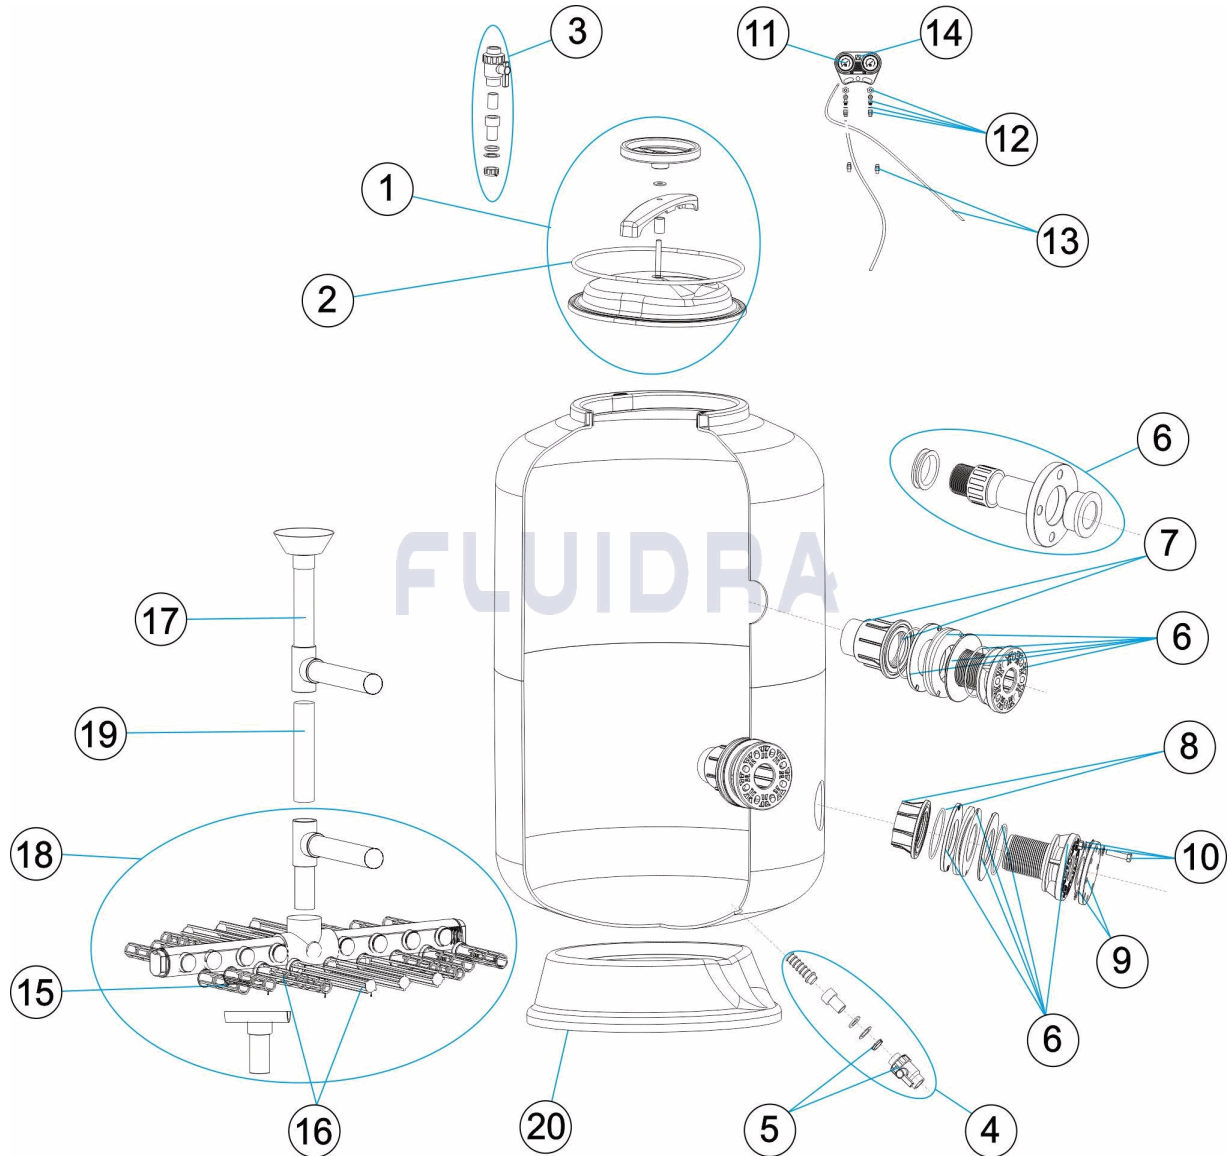

CODE 11511N, 11512N, 11513N, 11514N, 11515N, 11516N, 11517N, 11518N, 11519N, 11520N, 11521N, 11522N, 11523N, 11524N, 11525N, 11526N, 11527N, 11528N, 11529N

DESCRIPTION: VIC D FILTERS 1050-1200-1400-1600-1800-2000

ENGLISH

POS	CODE	DESCRIPTION	QUANTITY	POS	CODE	DESCRIPTION	QUANTITY
1	4404161601	FILTER LID		11	4404170102	PRESSURE GAUGE 3 BAR	
2	4404161602	LID GASKET		12	4404170103	AIR BLEED ASSEMBLY	
3	4404161603	AIR PURGE 1"		13	4404170104	PRESSURE FITTINGS + TUBE	
4	4404161604	WATER PURGE 1"		14	4404170105	PRESSURE GAUGE PANEL BODY	
5	4404161605	UNIBLOCK VALVE 1"		15	* 4404160819	MANIFOLD ARM 11/2" 160 M/M "	
6	* 4404161619	KIT INLET/ONTLET D.63-1050		15	* 4404160820	MANIFOLD ARM 11/2" 225 M/M "	
6	* 4404161606	INLET/OUTLET/UNLOAD SAND 75/90		15	* 4404160821	MANIFOLD ARM 11/2" 260 M/M "	
6	* 4404161607	INLET/OUTLET ASSEMBLY 110/125		15	* 4404160822	MANIFOLD ARM 11/2" 325 M/M "	
6	* 4404161608	INLET/OUTLET ASSEMBLY 140/160		15	* 4404160823	MANIFOLD ARM 11/2" 360 M/M "	
7	* 4404161609	INNER FITTING 75/90		15	* 4404160824	MANIFOLD ARM 11/2" 425 M/M "	
7	* 4404161610	INNER FITTING 110/125		15	* 4404160825	MANIFOLD ARM 11/2" 460 M/M "