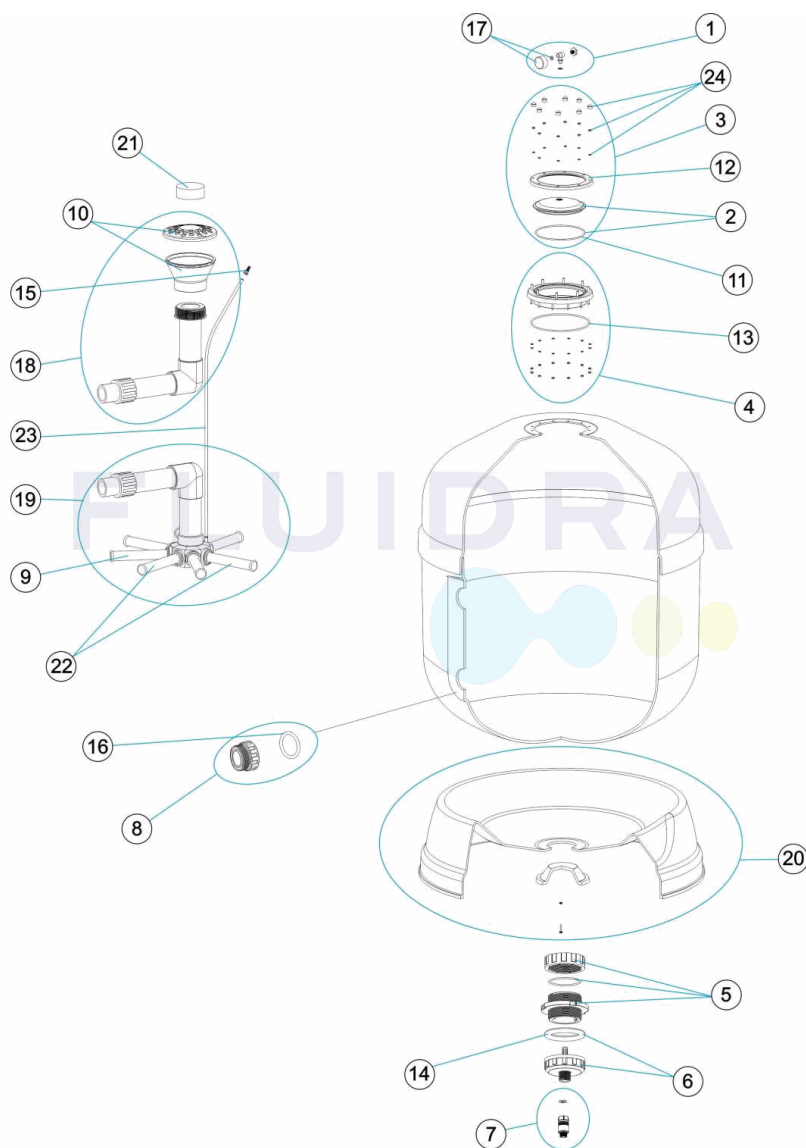

CODICE 36596, 36597, 36598, 36599

DESCRIZIONE: FILTRO ATLAS

ITALIANO

POS	CODICE	DESCRIZIONE	POS	CODICE	DESCRIZIONE
1	4404080104	MANOMETRO COMPLETO	10	* 4404290110	DIFFUSORE 1 1/2"
2	4404190303	COPERCHIO TRANSPARENT D.220 + O-RING	10	* 4404290111	DIFFUSORE 2"
3	4404190325	GRUPPO COPERCHIO TRANSPARENT	11	4404260106	GUARNIZIONE FLANGIA FISSAGGIO VALVOLE TOP
4	4404160809	ANELLO COLLO 20 VITI	12	4404160849	FLANGIA FISSAGGIO COPERCHIO
5	4404290105	RACCORDO FILETTATO 1/2" PARTE INTERNA	13	4404020116	O-RING 255X4
6	4404290106	GHIERA SCARICO ESTERNA	14	4404180108	GUARNIZIONE PIANA FILTRO
7	4404290107	VALVOLA DI SICUREZZA	15	4404040108	SFIATO ARIA
8	* 4404040103	RACCORDO 1 1/2" + O-RING	16	* 4404040115	O-RING D 60X8
8	* 4404040112	RACCORDO USCITA 2' + O-RING	16	* 4404040211	O-RING D 70X5
8	* 4404290108	RACCORDO USCITA 2 1/2" + O-RING	17	4404010103	MANOMETRO 1/8" 3 KG./CM
9	* 4404300917	CANDELOTTO COLLECTORE 1" 110 MM	18	* 4404010168	RACCORDO DIFFUSORE D. 500
9	* 4404300915	CANDELOTTO COLLECTORE 1" 175 MM	18	* 4404010169	RACCORDO DIFFUSORE D. 600
9	* 4404300916	CANDELOTTO COLLECTORE 1" 225 MM	18	* 4404010170	RACCORDO DIFFUSORE D. 750
9	* 4404290109	CANDELOTTO 1" 265 M/M.	18	* 4404010171	RACCORDO DIFFUSORE D. 900

* -> SI FACCIAMO RIFERIMENTO AL FOGLIO DELLE OSSERVAZIONI