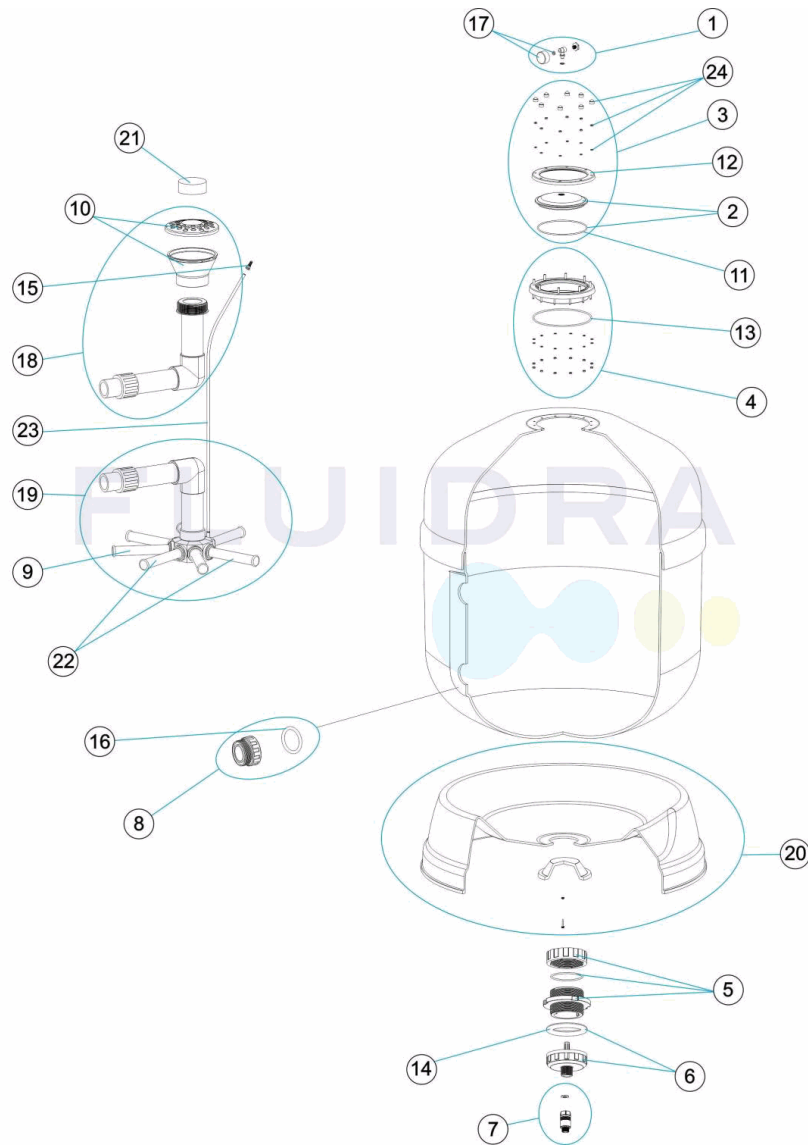

CODE **36596, 36597, 36598, 36599**

DESCRIPTION: **ATLAS FILTER**

ENGLISH

POS	CODE	DESCRIPTION	POS	CODE	DESCRIPTION
1	4404080104	COMPLETE PRESSURE GAUGE UNIT	10	* 4404290110	DISTRIBUTOR 1 1/2"
2	4404190303	TRANSPARENT LID D.220 + 'O' RING	10	* 4404290111	DISTRIBUTOR 2"
3	4404190325	KIT TRANSPARENT LID	11	4404260106	VALVE TOP RING FIXING GASKET
4	4404160809	20-SCREW NECK RING	12	4404160849	LIF FIXING RING
5	4404290105	DOUBLE THREAD DISCHARGE PORT 2 1/2"	13	4404020116	O' RING 255X4
6	4404290106	SCREW DISCHARGE PORT EXTERIOR	14	4404180108	FILTER FLAT GASKET
7	4404290107	SAFETY VALVE	15	4404040108	AIR PURGE
8	* 4404040103	FITTING 1 1/2" + O-RING	16	* 4404040115	O' RING D. 60X8
8	* 4404040112	2" OUTLET FITTING + O-RING	16	* 4404040211	O' RING D. 70X5
8	* 4404290108	OUTLET UNION 2 1/2" + O-RING	17	4404010103	PRESSURE GAUGE 1/8" 3 KG./CM
9	* 4404300917	MANIFOLD ARM 1" 110 MM	18	* 4404010168	DIFFUSER ASSEMBLY D. 500
9	* 4404300915	MANIFOLD ARM 1" 175 MM	18	* 4404010169	DIFFUSER ASSEMBLY D. 600
9	* 4404300916	MANIFOLD ARM 1" 225 MM	18	* 4404010170	DIFFUSER ASSEMBLY D. 750
9	* 4404290109	COLLECTOR ARM 1" 265 MM	18	* 4404010171	DIFFUSER ASSEMBLY D. 900