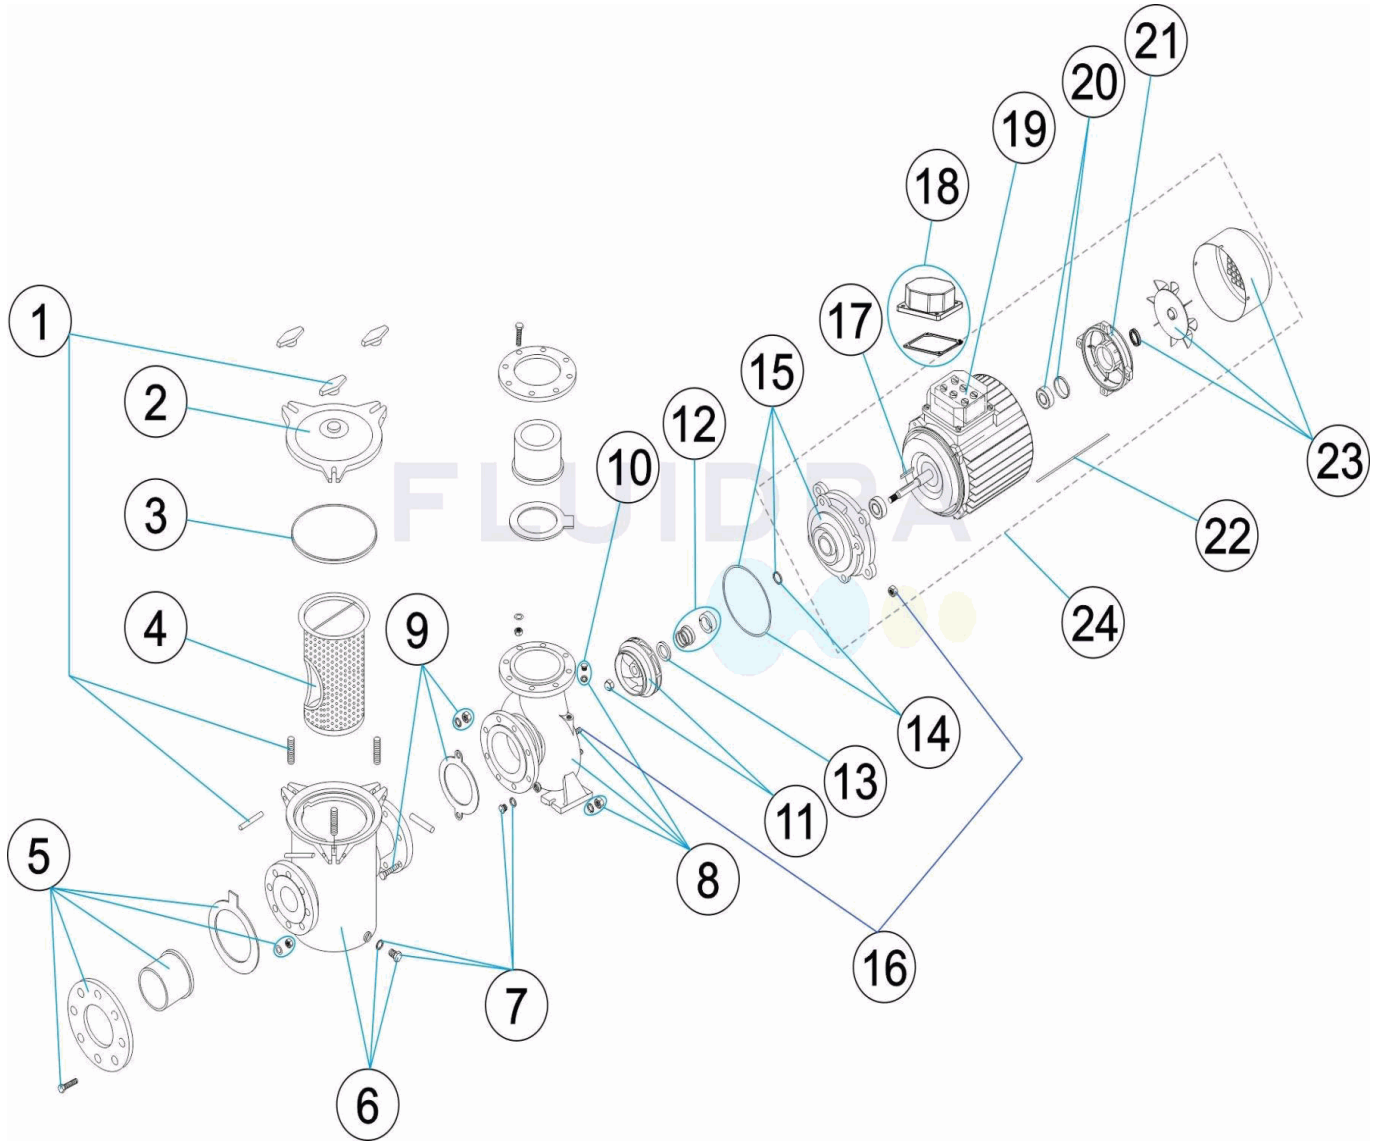

CODE 01193, 01194, 01195, 01196, 01197, 01198, 01199, 01200, 01201, 01202, 01203, 01204, 01205, 01206, 01207

DESCRIPTION: CENTRIFUGAL PUMP ARAL C-3000

ENGLISH

POS	CODE	DESCRIPTION	POS	CODE	DESCRIPTION
1	4405020201	MOTOR PIN	8	* 4405020212	PUMP BODY 5,5HP(1198/1199) - 12,5 HP
2	4405020202	PRE-FILTER COVER	8	* 4405020213	PUMP BODY 15 HP
3	4405020255	O' RING D. 232X8	9	* 4405020208	PRE-FILTER UNION 3 HP TO 5,5 HP(1196/1197)
4	4405020203	PRE-FILTER BASKET	9	* 4405020209	PRE-FILTER/PUMP UNION 7.5HP(01215-01216)-10 HP
5 *	4405020257	UNION FITTINGS D 90 3HP-5,5HP(1196/1197)	9	* 4405020210	PRE-FILTER UNION 15 HP
5 *	4405020258	UNION FITTINGS D 110 5,5HP(1198/1199)-10HP	10	4405020507	PRE-FILTER DRAIN PLUG
5 *	4405020259	UNION FITTINGS 15 HP	11	* 4405020214	IMPELLER 3 HP
6 *	4405020404	PRE-FILTER 4HP-7.5 HP(01213-01214)	11	* 4405020016	IMPELLER 3 HP 60 HZ
6 *	4405020205	PRE-FILTER 5.5 HP(01215-01216) TO 10 HP	11	* 4405050114	IMPELLER 3 HP
6 *	4405020206	PRE-FILTER 12.5 HP	11	* 4405050013	IMPELLER 3 HP 60 HZ
6 *	4405020207	PRE-FILTER 15 HP	11	* 4405020215	IMPELLER 4 HP
7 *	4405020231	PUMP BODY DRAIN PLUG	11	* 4405020017	IMPELLER 4 HP 60 HZ
7 *	4405020230	PUMP BODY DRAIN PLUG	11	* 4405050115	IMPELLER 4 HP

* -> SEE OBSERVATIONS SHEET