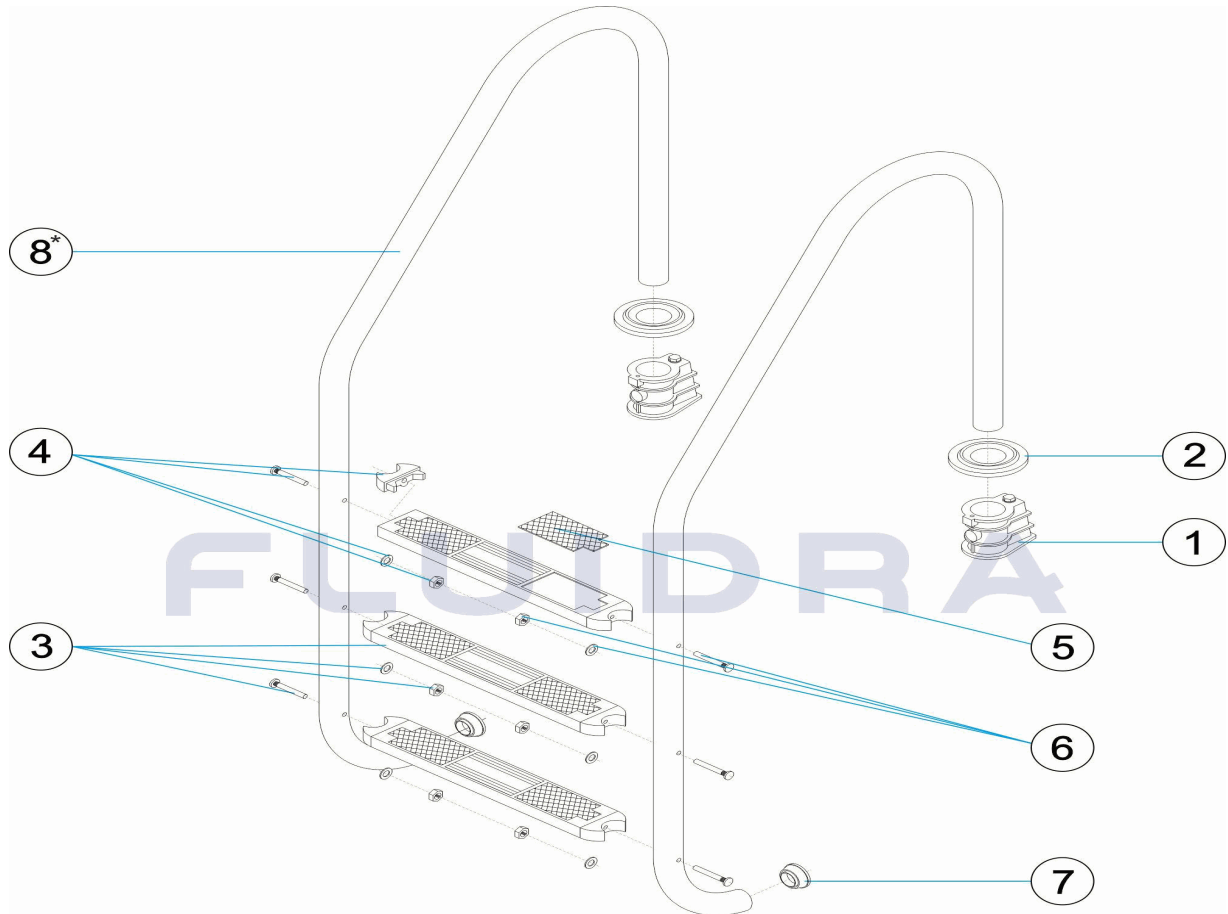

CODICE **05476, 05477, 05478, 05479**

DESCRIZIONE: **SCALA STANDARD 2-3-4-5 SCALINI AISI-316**

*

Si D=25cm: Pasamanos modelo antiguo (no se fabrica). Hay que comprar 2 uds. de pasamano del modelo actual (D=26cm).
If D=25cm: Old handrail (obsolete). You have to buy 2 uts. of current handrail (D=26cm).

Si D=26cm: Pasamanos modelo actual.
If D=26cm: Current handrail.

ITALIANO

POS	CODICE	DESCRIZIONE	QUANTITA'	POS	CODICE	DESCRIZIONE	QUANTITA'
1	44010101	ANCORAGGIO SCALA		7	4401010112	TAPPO SCALA	
2	44010103	COPRIFLANGIA ANCORAGGIO AISI 316		8	* 05476R0001	CORRIMANO STANDARD 2 GRADINI	
3	44010104	GRADINO LUXE AISI 316		8	* 05477R0001	CORRIMANO 3 GRADINI AISI-316	
4	44010107	SOSTEGNO LATERALE GRADINO 316		8	* 05478R0001	CORRIMANO 4 GRADINI AISI-316	
5	44010108	TAPPETINO FINITURA GRADINO LUXE		8	* 05479R0001	CORRIMANO SCALA 5 GRADINI AISI 316	
6	44010111	BULLONERIA GRADINO AISI 316