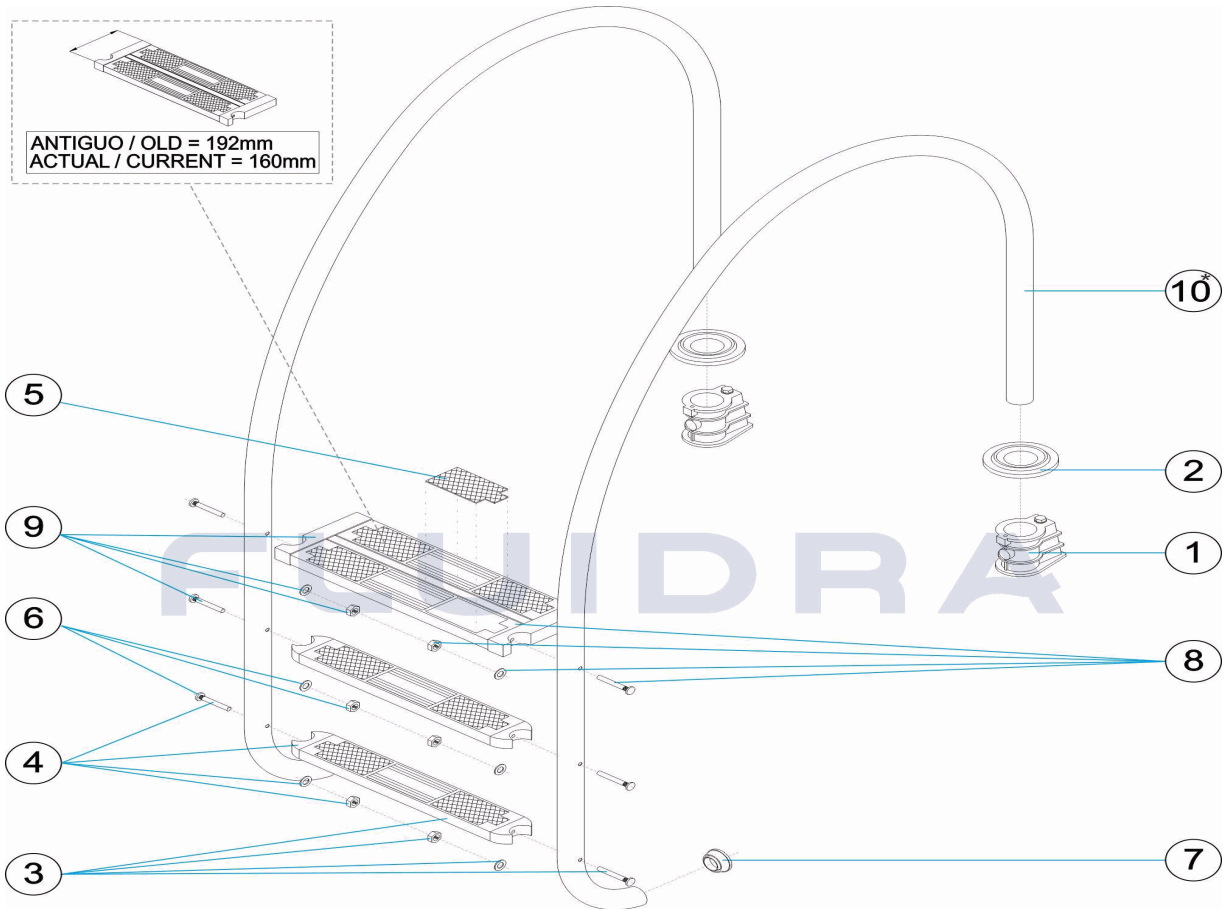

CODE **32653, 32654, 32655, 32656**

DESCRIPTION: **VARIABLE RADIUS LADDER LENGTH 1000**

ENGLISH

POS	CODE	DESCRIPTION	QUANTITY	POS	CODE	DESCRIPTION	QUANTITY
1	44010101	LADDER ANCHOR		8	* 70662	SAFETY TREAD	
2	44010103	ESCUTCHEON 316		9	* 4401010807	SAFETY TREAD END SET	
3	44010104	DELUXE TREAD 316		9	* 4401010028	SAFETY TREAD END SET	
4	44010107	TREAD END SET 316		10	* 32653R0200	HANDRAIL LADDER 2 STEPS	
5	44010108	DELUXE TREAD END INSERT		10	* 32654R0200	SHORT 3 TREAD LADDER HANDRAIL	
6	44010111	TREAD BOLT SET 316		10	* 32655R0200	SHORT 4 TREAD LADDER HANDRAIL	
7	44010112	LADDER END CAP		10	* 32656R0200	HANDRAIL LADDER 5 STEPS	
8	* 4401010805	SAFETY TREAD 316