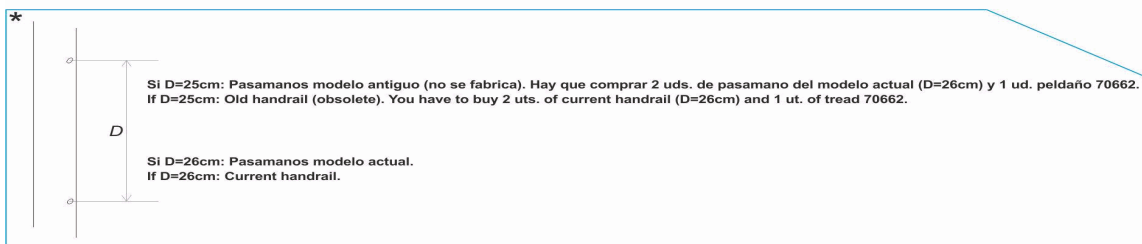

CODE **32653, 32654, 32655, 32656**

DESCRIPTION: **VARIABLE RADIUS LADDER LENGTH 1000**

ENGLISH

POS	CODE	DESCRIPTION	QUANTITY	POS	CODE	DESCRIPTION	QUANTITY
1	44010101	LADDER ANCHOR		8	* 70662	SAFETY TREAD	
2	44010103	ESCUTCHEON 316		9	* 4401010807	SAFETY TREAD END SET	
3	44010104	DELUXE TREAD 316		9	* 4401010028	SAFETY TREAD END SET	
4	44010107	TREAD END SET 316		10	* 32653R0200	HANDRAIL LADDER 2 STEPS	
5	44010108	DELUXE TREAD END INSERT		10	* 32654R0200	SHORT 3 TREAD LADDER HANDRAIL	
6	44010111	TREAD BOLT SET 316		10	* 32655R0200	SHORT 4 TREAD LADDER HANDRAIL	
7	44010112	LADDER END CAP		10	* 32656R0200	HANDRAIL LADDER 5 STEPS	
8	* 4401010805	SAFETY TREAD 316