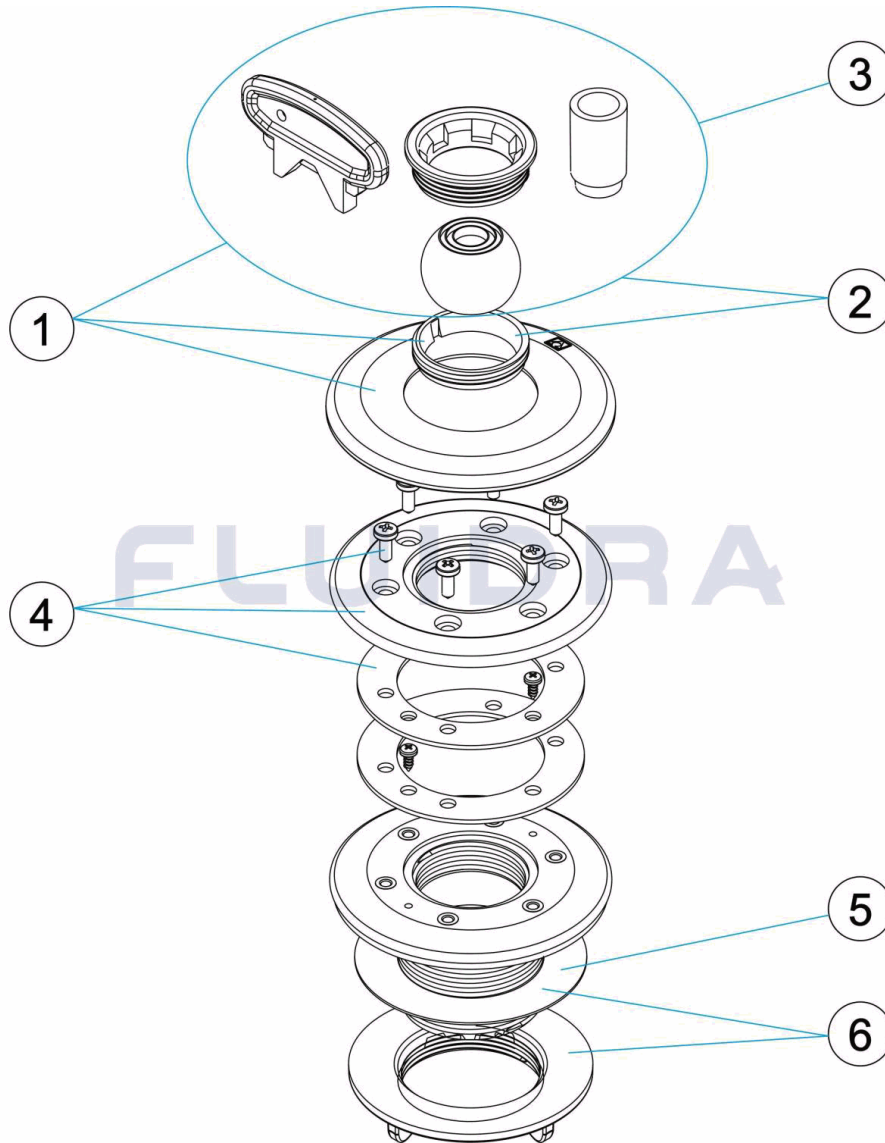

CODE 00330, 00330CL090, 00330CL129, 00330CL144

DESCRIPTION: BUSE REFOULEMENT MULTIFLOW PISC. PRÉF. LINER

FRANCAIS

POS	CODE	DESCRIPTION	POS	CODE	DESCRIPTION
1 *	CE02040301	ENSEMBLE ROTULE MULTIFLOW COMPLET	3 *	CE02043701	SPHERE + ECGOU
1 *	CE02040051	ENSEMBLE ROTULE MULTIFLOW COMPLET	3 *	CE02040057	SPHERE + ECGOU
1 *	CE02040052	ENSEMBLE ROTULE MULTIFLOW COMPLET	3 *	CE02040058	SPHERE + ECGOU
1 *	CE02040053	ENSEMBLE ROTULE MULTIFLOW COMPLET	3 *	CE02040059	SPHERE + ECGOU
2 *	CE11030311	ROTULE MULTIFLOW SKIMMER MONOBLOC	4	CE02041702	JOINT ET BRIDE POUR LINER
2 *	CE02040054	ROTULE MULTIFLOW SKIMMER MONOBLOC	5	CE02046005	JOINT PLAT 60X95X1
2 *	CE02040055	ROTULE MULTIFLOW SKIMMER MONOBLOC	6	CE02041701	ECROU DE FIXATION AVEC JOINT
2 *	CE02040056	ROTULE MULTIFLOW SKIMMER MONOBLOC	7	00329R0100	CORPS DE LA BUSE

CODE 00330, 00330CL090, 00330CL129, 00330CL144

DESCRIPTION: MULTIFLOW RETURN INLET PREF. POOL LINER

ENGLISH

POS	CODE	DESCRIPTION	POS	CODE	DESCRIPTION
1	* CE02040301	MULTIFLOW EYEBALL ASSEMBLY	3	* CE02043701	BALL + NUT
1	* CE02040051	MULTIFLOW EYEBALL ASSEMBLY	3	* CE02040057	BALL + NUT
1	* CE02040052	MULTIFLOW EYEBALL ASSEMBLY	3	* CE02040058	BALL + NUT
1	* CE02040053	MULTIFLOW EYEBALL ASSEMBLY	3	* CE02040059	BALL + NUT
2	* CE11030311	MULTIFLOW BALL, UNIVER. SKIMMER	4	CE02041702	RING AND GASKET FOR LINER POOLS
2	* CE02040054	MULTIFLOW BALL, UNIVER. SKIMMER	5	CE02046005	INLET GASKET 60X95X1
2	* CE02040055	MULTIFLOW BALL, UNIVER. SKIMMER	6	CE02041701	FIXING NUT AND GASKET
2	* CE02040056	MULTIFLOW BALL, UNIVER. SKIMMER	7	00329R0100	INLET BASE