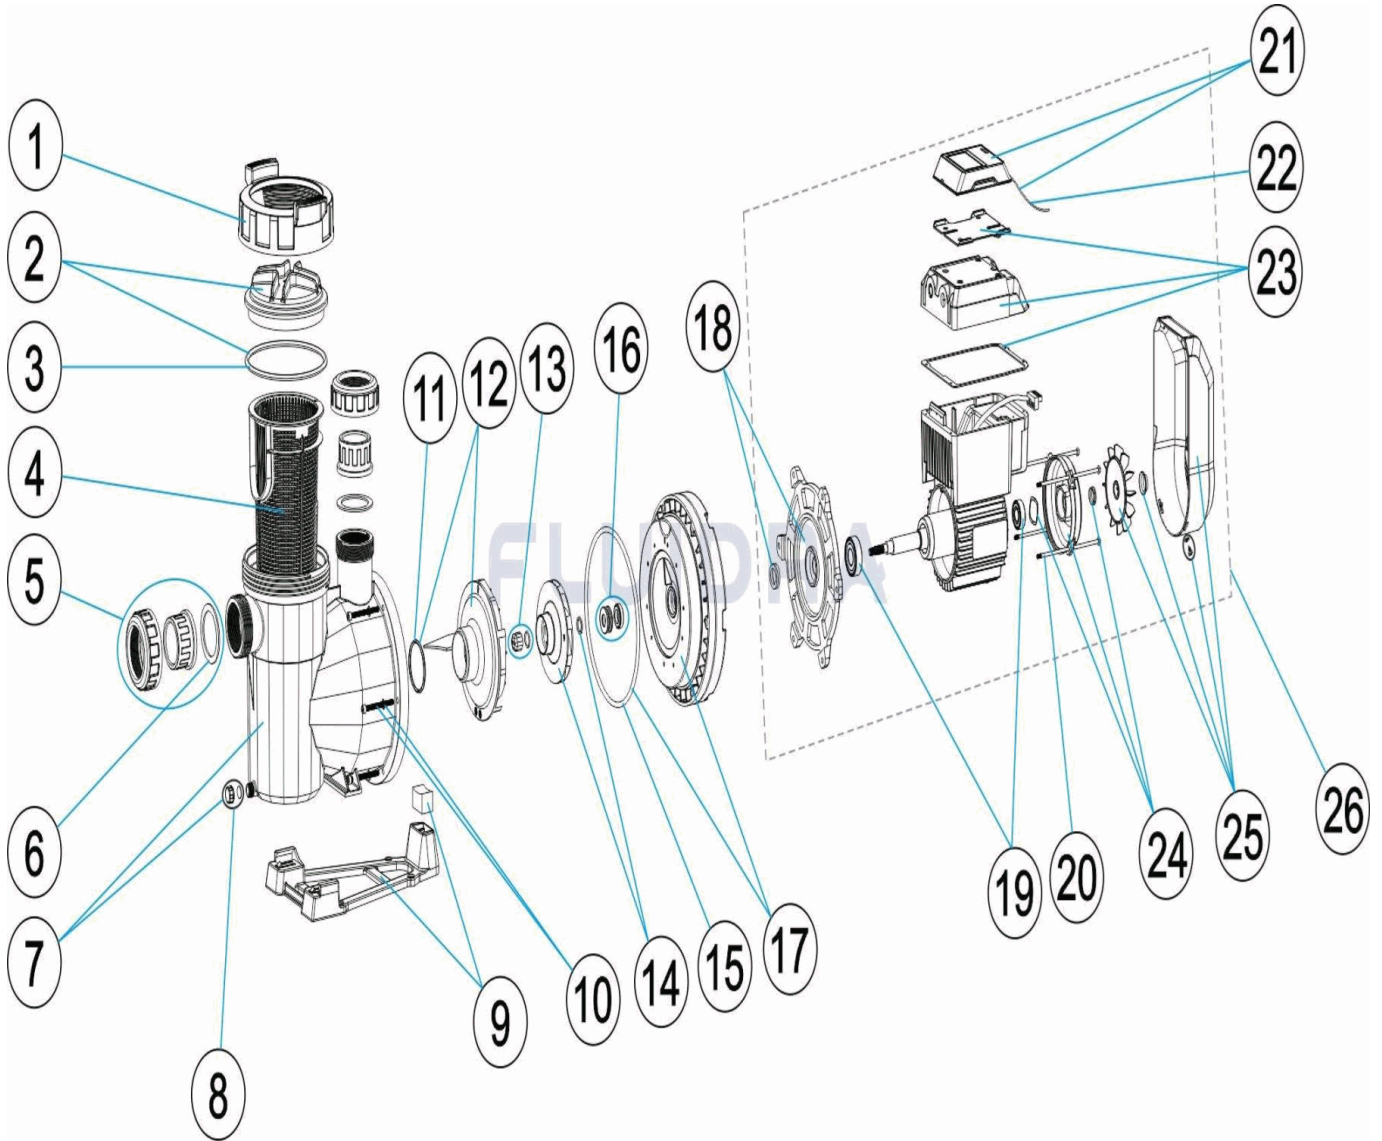

CODE **67547, 67548**

DESCRIPTION: **VS VICTORIA PLUS SILENT PUMP**

ENGLISH

POS	CODE	DESCRIPTION	QUANTITY	POS	CODE	DESCRIPTION	QUANTITY
1	4405010585	PRE-FILTER COVER NUT		13	4405010134	IMPELLER COVER M8 LEFT	
2	4405010702	PRE-FILTER COVER		14	* 4405010596	IMPELLER 1 (III) HP	
3	4405010178	O' RING D 151,7X6,99		14	* 4405010600	IMPELLER 2 (III) HP	
4	4405010105	PRE-FILTER BASKET		15	4405010487	O' RING	
5	* 4405010106	UNION FITTINGS <= 1 HP		16	4405010118	MECHANICAL SEAL	
5	* 4405010107	UNION FITTINGS 1,5 HP - 2,5 HP		17	4405010603	MECHANICAL SEAL PLATE	
6	4405010179	INLET GASKET 72X55X2,5		18	* 4405010604	FRONT MOTOR FLANGE	
7	4405010586	PUMP HOUSING		18	* 4405010607	FRONT MOTOR FLANGE	
8	4405010587	DRAIN PLUG		19	* 4405010609	MOTOR BEARINGS < 1 HP	
9	* 4405010588	PUMP BASE		19	* 4405010610	MOTOR BEARINGS 1,5 - 3 HP	
9	* 4405010492	PUMP BASE		20	* 4405010144	MOTOR TIES 0,75 - 1 HP	
10	4405010590	BODY FIXING SCREW		20	* 4405010145	MOTOR TIES 1,5 - 3 HP III	
11	4405010161	O' RING D. 56,7X3,5		21	4405010828	CONTROL	