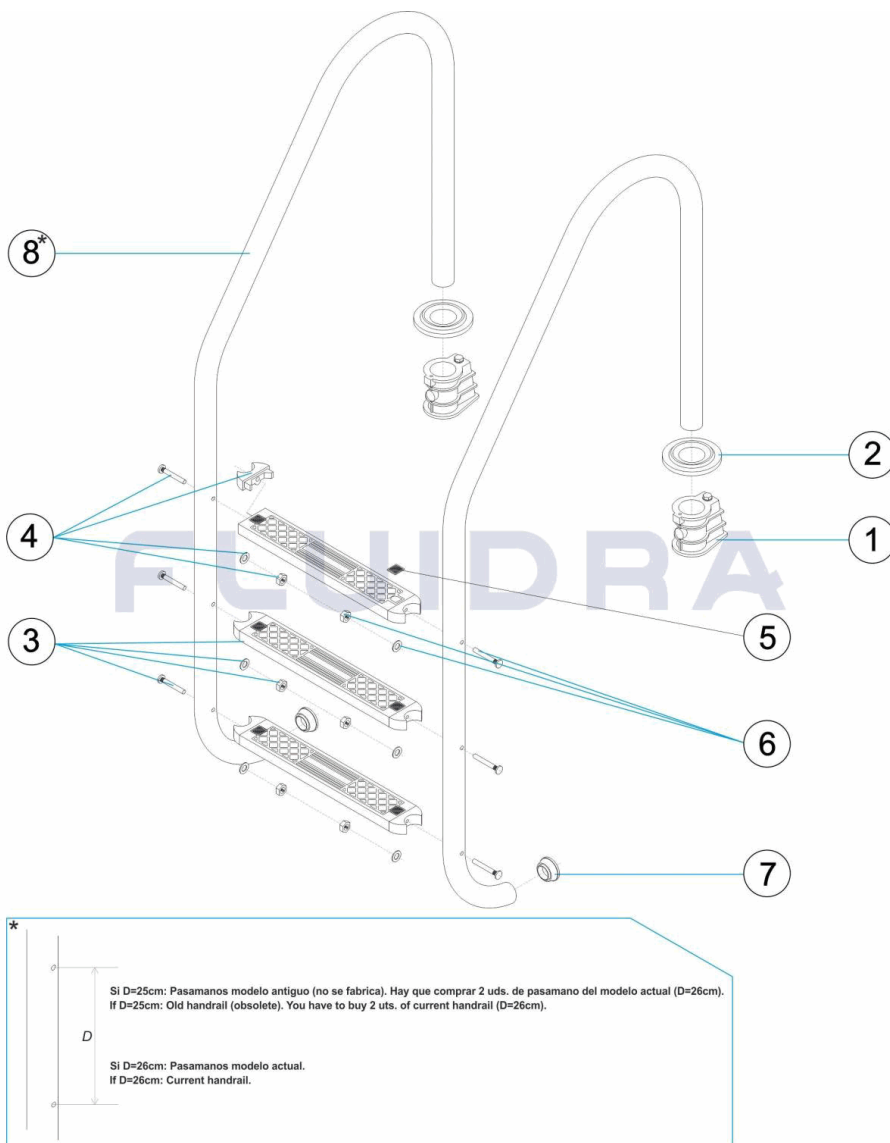

CODICE **05488, 05489, 05490, 05491**

DESCRIZIONE: **SCALA STANDARD 2-3-4-5 SCALINI AISI-304**

ITALIANO

POS	CODICE	DESCRIZIONE	QUANTITA'	POS	CODICE	DESCRIZIONE	QUANTITA'
1	44010101	ANCORAGGIO SCALA		7	44010112	TAPPO SCALA	
2	44010102	COPRIFLANGIA ANCORAGGIO AISI 304		8	* 05488R0001	CORRIMANO SCALA 2 GRADINI	
3	44010105	GRADINO STANDARD AISI 304		8	* 05489R0001	CORRIMANO SCALA 3 GRADINI	
4	44010107	SOSTEGNO LATERALE GRADINO 316		8	* 05490R0001	CORRIMANO SCALA 4 GRADINI	
5	44010109	TAPPETINO FINITURA GRADINO STANDARD		8	* 05491R0001	CORRIMANO SCALA 5 GRADINI	
6	44010111	BULLONERIA GRADINO AISI 316