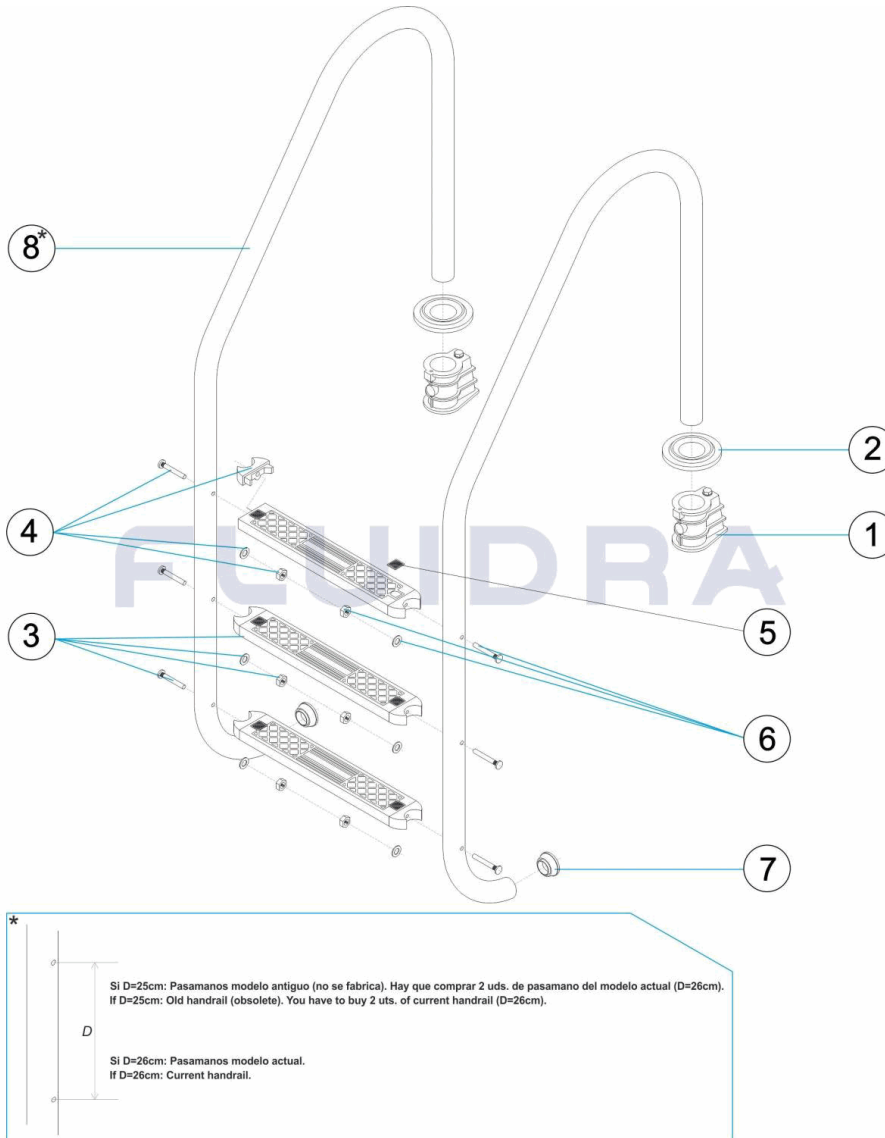

CODE **05488, 05489, 05490, 05491**

DESCRIPTION: **STANDARD LADDER 2-3-4-5 STEPS AISI-304**

ENGLISH

POS	CODE	DESCRIPTION	QUANTITY	POS	CODE	DESCRIPTION	QUANTITY
1	44010101	LADDER ANCHOR		7	4401010112	LADDER END CAP	
2	44010102	ESCUTCHEON 304		8	* 05488R0001	HANDRAIL LADDER 2 STEPS	
3	44010105	STANDARD TREAD 304		8	* 05489R0001	HANDRAIL LADDER 3 STEPS	
4	44010107	TREAD END SET 316		8	* 05490R0001	HANDRAIL LADDER 4 STEPS	
5	44010109	STANDARD TREAD END INSERT		8	* 05491R0001	HANDRAIL LADDER 5 STEPS	
6	44010111	TREAD BOLT SET 316