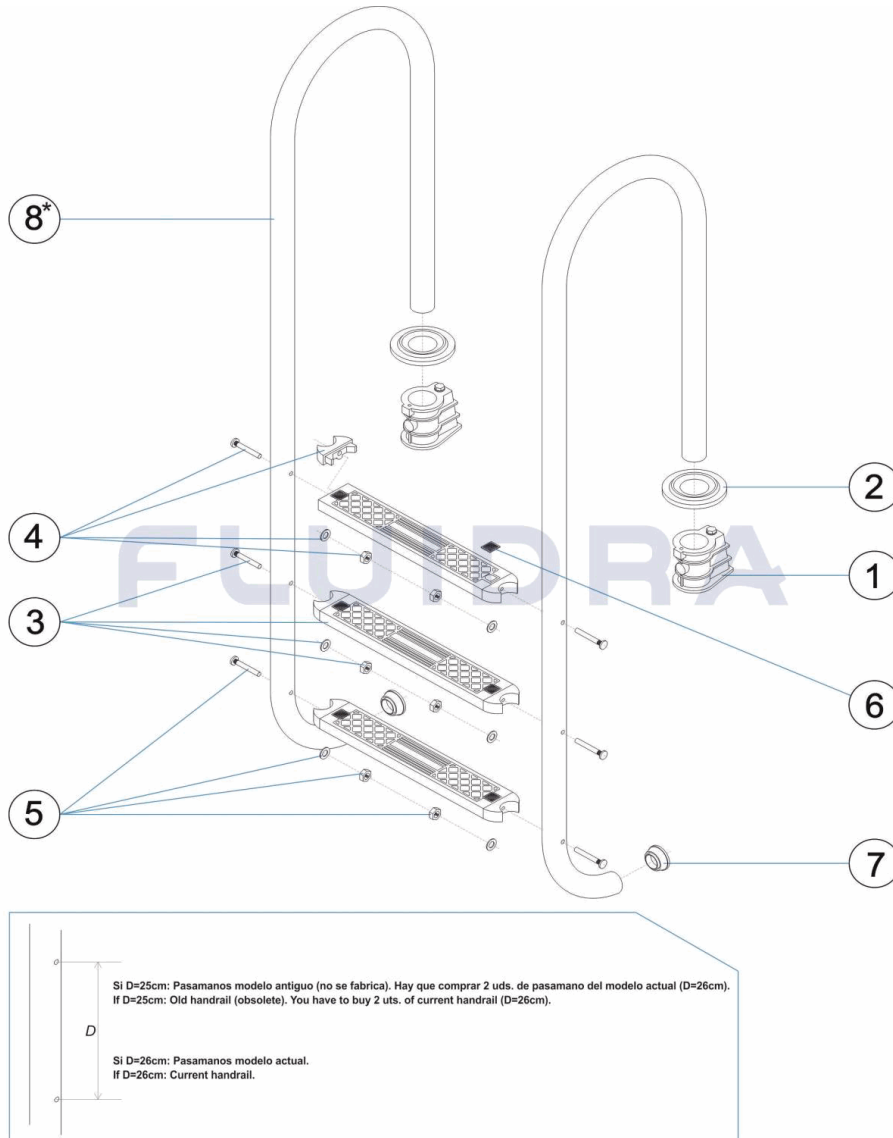

CODE **05492, 05493, 05494, 05495**

DESCRIPTION: **MURO LADDER 2-3-4-5 STEPS AISI-304**

ENGLISH

POS	CODE	DESCRIPTION	QUANTITY	POS	CODE	DESCRIPTION	QUANTITY
1	44010101	LADDER ANCHOR		7	4401010112	LADDER END CAP	
2	44010102	ESCUTCHEON 304		8	* 05492R0001	HANDRAIL LADDER 2 STEPS AISI-304	
3	44010105	STANDARD TREAD 304		8	* 05493R0001	HANDRAIL LADDER 3 STEPS	
4	44010107	TREAD END SET 316		8	* 05494R0001	HANDRAIL LADDER 4 STEPS	
5	44010111	TREAD BOLT SET 316		8	* 05495R0001	HANDRAIL LADDER 5 STEPS	
6	44010109	STANDARD TREAD END INSERT