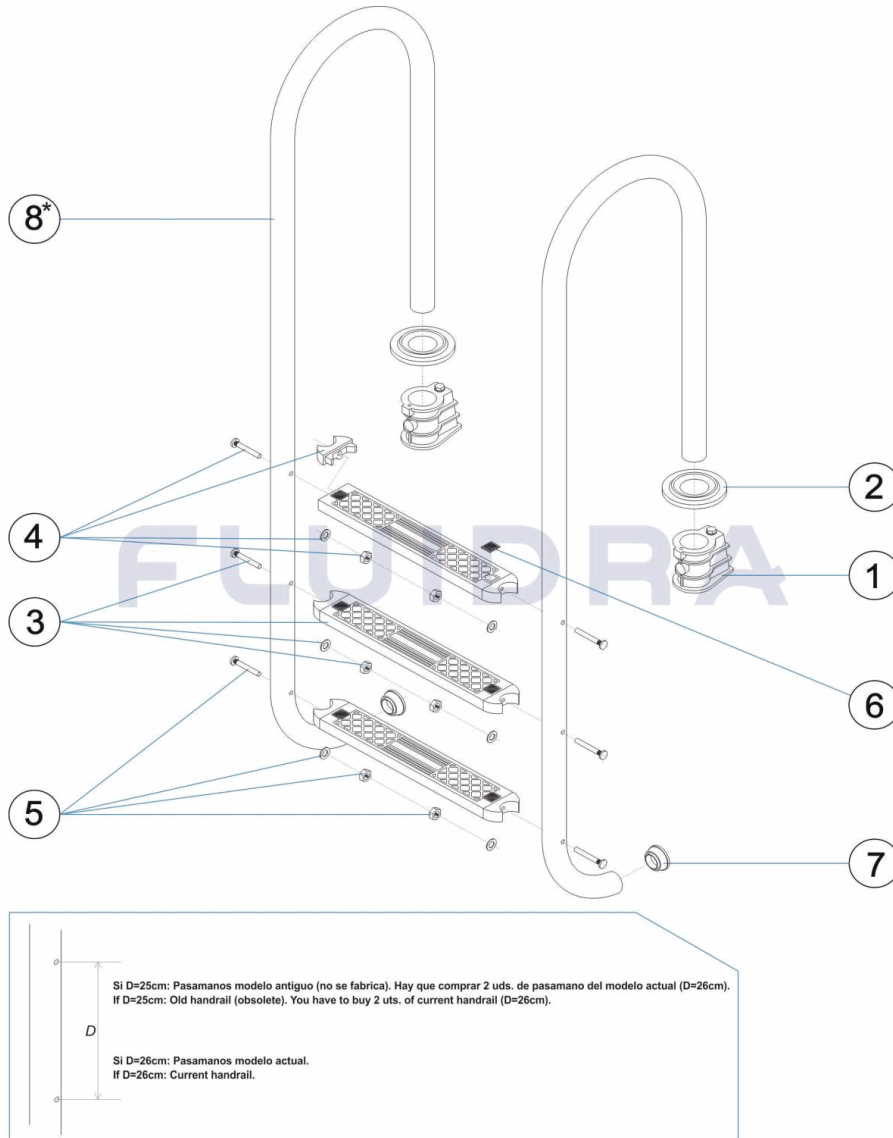

CODE **05492, 05493, 05494, 05495**

DESCRIPTION: **ÉCHELLE MUR 2-3-4-5 MARCHES AISI-304**

FRANCAIS

POS	CODE	DESCRIPTION	QUANTITE	POS	CODE	DESCRIPTION	QUANTITE
1	44010101	ANCRAGE D'ÉCHELLE		7	4401010112	TAMPON D'ÉCHELLE	
2	44010102	ENJOLIVEUR AISI 304		8	* 05492R0001	MAIN COURANTE ECHELLE 2 MARCHES A	
3	44010105	MARCHE STANDARD AISI 304		8	* 05493R0001	MAIN COURANTE ECHELLE 3 MARCHES A	
4	44010107	SUPPORT LATÉRAL DE MARCHE 316		8	* 05494R0001	MAIN COURANTE ECHELLE 4 MARCHES A	
5	44010111	VISSERIE MARCHE AISI 316		8	* 05495R0001	MAIN COURANTE ECHELLE 5 MARCHES A	
6	44010109	PLAQUE NOIRE POUR MARCHE STANDARD					

CODE **05492, 05493, 05494, 05495**

DESCRIPTION: **ÉCHELLE MUR 2-3-4-5 MARCHES AISI-304**

OBSERVATIONS

POS	CODE	OBSERVATIONS
8	05492R0001	POUR: 05492 MIRAR COMENTARIOS * / SEE COMMENTS *
8	05493R0001	POUR: 05493 MIRAR COMENTARIOS * / SEE COMMENTS *
8	05494R0001	POUR: 05494 MIRAR COMENTARIOS * / SEE COMMENTS *
8	05495R0001	POUR: 05495 MIRAR COMENTARIOS * / SEE COMMENTS *

CODE **05492, 05493, 05494, 05495**

DESCRIPTION: **MURO LADDER 2-3-4-5 STEPS AISI-304**

ENGLISH

POS	CODE	DESCRIPTION	QUANTITY	POS	CODE	DESCRIPTION	QUANTITY
1	44010101	LADDER ANCHOR		7	4401010112	LADDER END CAP	
2	44010102	ESCUTCHEON 304		8	* 05492R0001	HANDRAIL LADDER 2 STEPS AISI-304	
3	44010105	STANDARD TREAD 304		8	* 05493R0001	HANDRAIL LADDER 3 STEPS	
4	44010107	TREAD END SET 316		8	* 05494R0001	HANDRAIL LADDER 4 STEPS	
5	44010111	TREAD BOLT SET 316		8	* 05495R0001	HANDRAIL LADDER 5 STEPS	
6	44010109	STANDARD TREAD END INSERT					