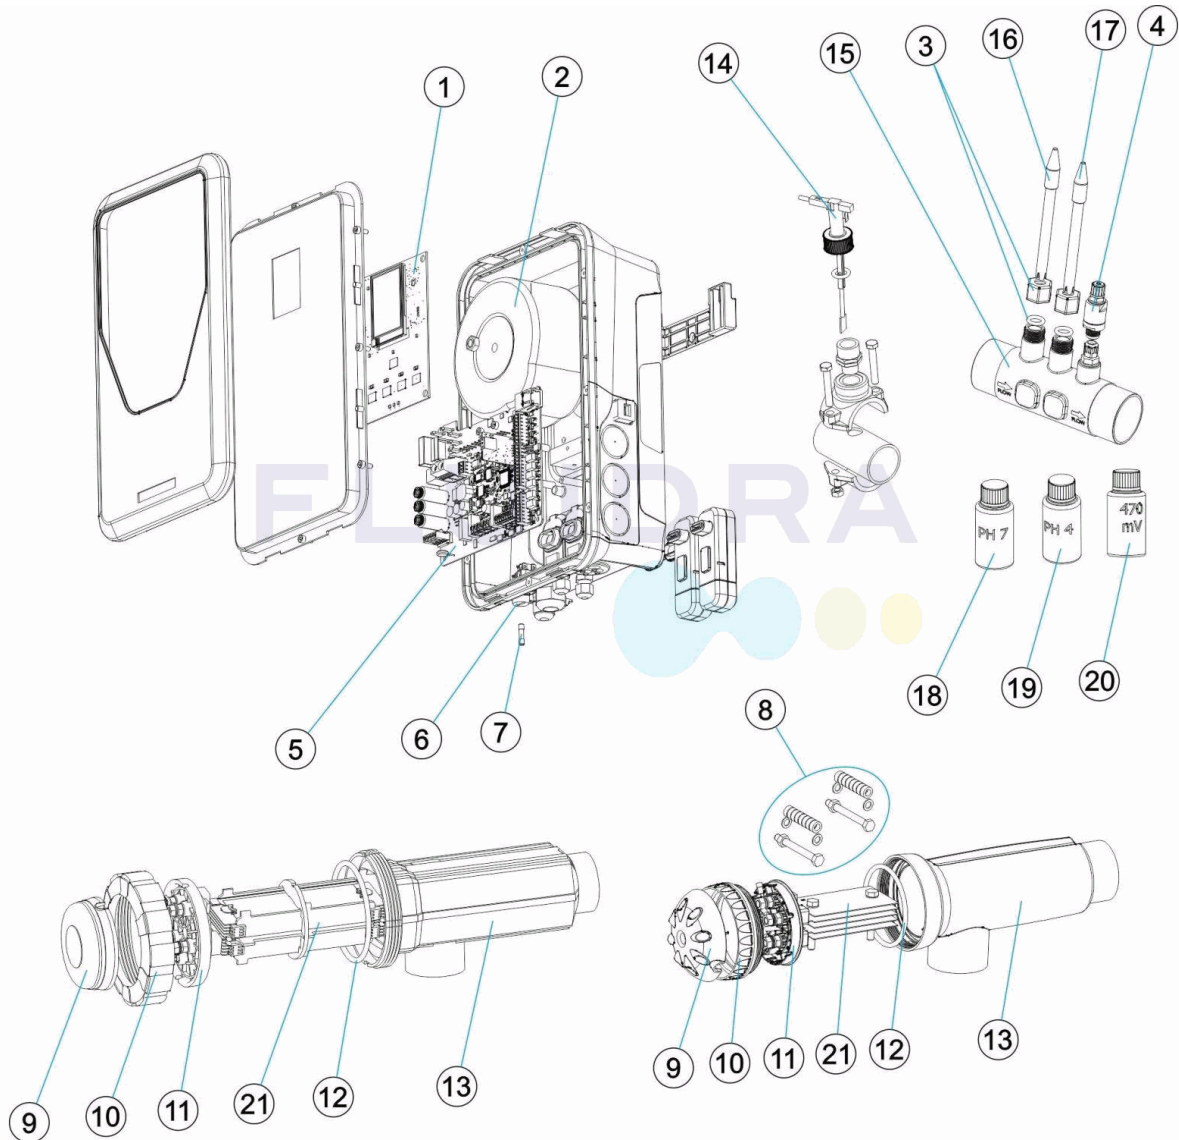

CODE 70012, 70013, 70014, 70016, 70019, 70021, 70023, 70025, 70031, 70032, 70033, 70035, 70037, 70039, 70040, 70042, 70047, 70048

DESCRIPTION: ELITE CONNECT

ENGLISH

POS	CODE	DESCRIPTION	POS	CODE	DESCRIPTION
1	4408040298	POWER CARD ELN	7	* 4408041204	FUSE 4A
2	* 4408041106	POWER TRANSFORMER 190 VA	8	* 4408040073	ELECTRODE FIXING KIT
2	* 4408041107	POWER TRANSFORMER 370 VA	9	* 4408040509	CONTACT PROTECTION
2	* 4408041202	POWER TRANSFORMER 480 VA	9	* 4408041117	CONTACT PROTECTION COVER
2	* 4408040299	POWER TRANSFORMER 490VA	10	* 4408040508	CLOSINGNUT FOR CELL
3	* 4408040604	ELECTRODE CARRIER PE 12M/M.-1/2"	10	* 4408041123	CELL THREADED RING
4	* 4408040068	PH-MINUS INJECTION VALVE 3/8"	11	* 4408040272	BIP ELECTRODE HOLDER
5	* 4408040294	POWER CARD ELN-12	11	* 4408040074	SM/SM+/EL ELECTRODE HOLDER
5	* 4408040295	POWER CARD ELN-24	12	* 4408040510	GASKET EPDM FÜR ZELLE
5	* 4408040296	POWER CARD ELN-32	12	* 4408041118	CELL O-RING
5	* 4408040297	POWER CARD ELN-42	13	* 4408041122	CELL BODY
6	4408040523	FUSE HOLDER 5X20	13	* 57655	ELECTRODE CELL
7	* 4408041113	FUSE 2A	14	71124	WATER FLOW SWITCH