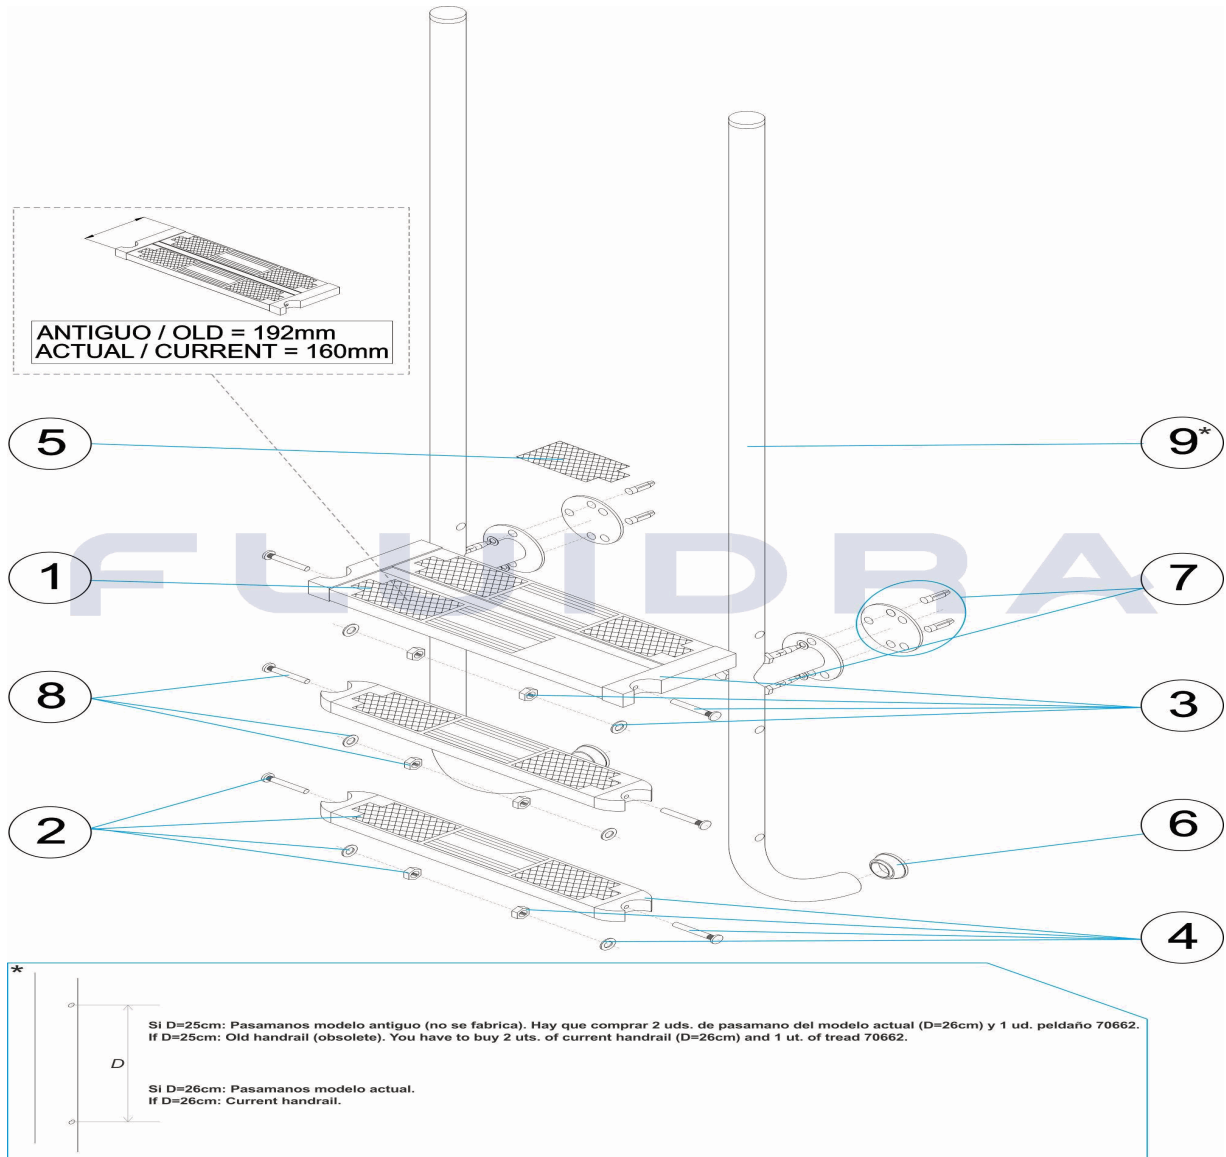

CODE **45781, 45782, 45783, 45784**

DESCRIPTION: **ÉCHELLE ELEGANCE AISI 316**

FRANCAIS

POS	CODE	DESCRIPTION	QUANTITE	POS	CODE	DESCRIPTION	QUANTITE
1	* 4401010805	MARCHE DE SECURITE AISI 316		6	4401010112	TAMPON D'ÉCHELLE	
1	* 70662	MARCHE DE SECURITE		7	4401010802	VISSERIE FIXATION ECHELLE 316	
2	4401010104	MARCHE LUXE AISI 316		8	4401010111	VISSERIE MARCHE AISI 316	
3	* 4401010807	SUPPORT LATÉRAL DE SECURITE		9	* 45781R0200	MAIN COURANTE 2 MARCHES	
3	* 4401010028	SUPPORT LATÉRAL DE SECURITE		9	* 45782R0200	MAIN COURANTE 3 MARCHES	
4	4401013203	SUPPORT LATÉRAL DE MARCHE		9	* 45783R0200	MAIN COURANTE 4 MARCHES	
5	4401010108	PLAQUE NOIRE POUR MARCHE LUXE		9	* 45784R0200	MAIN COURANTE 5 MARCHES	

CODE **45781, 45782, 45783, 45784**

DESCRIPTION: **ÉCHELLE ELEGANCE AISI 316**

OBSERVATIONS

POS	CODE	OBSERVATIONS
1	* 4401010805	POUR: MIRAR COMENTARIOS * / SEE COMMENTS *
1	* 70662	POUR: MIRAR COMENTARIOS * / SEE COMMENTS *
3	* 4401010807	POUR: MODELO ANTIGUO / OLD MODEL
3	* 4401010028	POUR: MODELO ACTUAL / CURRENT MODEL
9	* 45781R0200	POUR: 45781 MIRAR COMENTARIOS * / SEE COMMENTS *
9	* 45782R0200	POUR: 45782 MIRAR COMENTARIOS * / SEE COMMENTS *
9	* 45783R0200	POUR: 45783 MIRAR COMENTARIOS * / SEE COMMENTS *
9	* 45784R0200	POUR: 45784 MIRAR COMENTARIOS * / SEE COMMENTS *

CODE 45781, 45782, 45783, 45784

DESCRIPTION: ELEGANCE LADDER AISI 316

ENGLISH

POS	CODE	DESCRIPTION	QUANTITY	POS	CODE	DESCRIPTION	QUANTITY
1	* 4401010805	SAFETY TREAD 316		6	4401010112	LADDER END CAP	
1	* 70662	SAFETY TREAD		7	4401010802	FLANGE SET 316	
2	4401010104	DELUXE TREAD 316		8	4401010111	TREAD BOLT SET 316	
3	* 4401010807	SAFETY TREAD END SET		9	* 45781R0200	SHORT 2 TREAD LADDER HANDRAIL	
3	* 4401010028	SAFETY TREAD END SET		9	* 45782R0200	SHORT 3 TREAD LADDER HANDRAIL	
4	4401013203	STEP END CAP		9	* 45783R0200	SHORT 4 TREAD LADDER HANDRAIL	
5	4401010108	DELUXE TREAD END INSERT		9	* 45784R0200	SHORT 5 TREAD LADDER HANDRAIL	