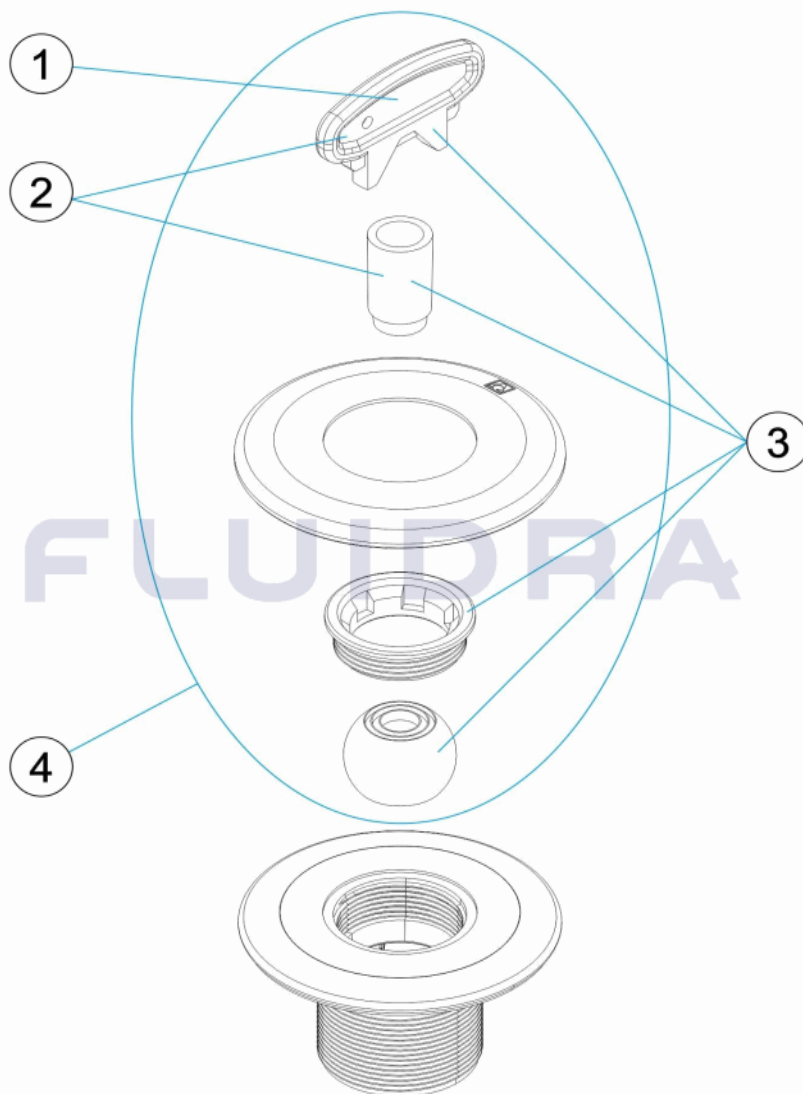

CODE 00295, 00295CL090, 00295CL129, 00295CL144

DESCRIPTION: RETURN INLET CONCRETE POOL

ENGLISH

POS	CODE	DESCRIPTION	QUANTITY	POS	CODE	DESCRIPTION	QUANTITY
1	4402040304	KEY FOR INLET		3	* 4402040056	MULTIFLOW BALL, UNIVER. SKIMMER	
2	4402040093	KEY FOR INLET		4	* 4402040301	MULTIFLOW EYEBALL ASSEMBLY	
3	* 4411030311	MULTIFLOW BALL, UNIVER. SKIMMER		4	* 4402040051	MULTIFLOW EYEBALL ASSEMBLY	
3	* 4402040054	MULTIFLOW BALL, UNIVER. SKIMMER		4	* 4402040052	MULTIFLOW EYEBALL ASSEMBLY	
3	* 4402040055	MULTIFLOW BALL, UNIVER. SKIMMER		4	* 4402040053	MULTIFLOW EYEBALL ASSEMBLY	

CODE **00295, 00295CL090, 00295CL129, 00295CL144**

DESCRIPTION: **RETURN INLET CONCRETE POOL**

OBSERVATIONS

POS	CODE	OBSERVATIONS
3	* 4411030311	FOR: 00295 BLANCO / WHITE
3	* 4402040054	FOR: 00295CL090 BEIGE
3	* 4402040055	FOR: 00295CL129 GRIS / GREY
3	* 4402040056	FOR: 00295CL144 ANTRACITA / ANTHRACITE
4	* 4402040301	FOR: 00295 BLANCO / WHITE
4	* 4402040051	FOR: 00295CL090 BEIGE
4	* 4402040052	FOR: 00295CL129 GRIS / GREY
4	* 4402040053	FOR: 00295CL144 ANTRACITA / ANTHRACITE

CODICE **00295, 00295CL090, 00295CL129, 00295CL144**

DESCRIZIONE: **BOCCHETTA IMPULSIONE PISCINA CEMENTO**

ITALIANO

POS	CODICE	DESCRIZIONE	QUANTITA'	POS	CODICE	DESCRIZIONE	QUANTITA'
1	4402040304	CHIAVE		3	* 4402040056	SFERA MULTI-FLOW SKIMMER	
2	4402040093	CHIAVE		4	* 4402040301	SFERA MULTIFLOW COMPLETA	
3	* 4411030311	SFERA MULTI-FLOW SKIMMER		4	* 4402040051	SFERA MULTIFLOW COMPLETA	
3	* 4402040054	SFERA MULTI-FLOW SKIMMER		4	* 4402040052	SFERA MULTIFLOW COMPLETA	
3	* 4402040055	SFERA MULTI-FLOW SKIMMER		4	* 4402040053	SFERA MULTIFLOW COMPLETA	