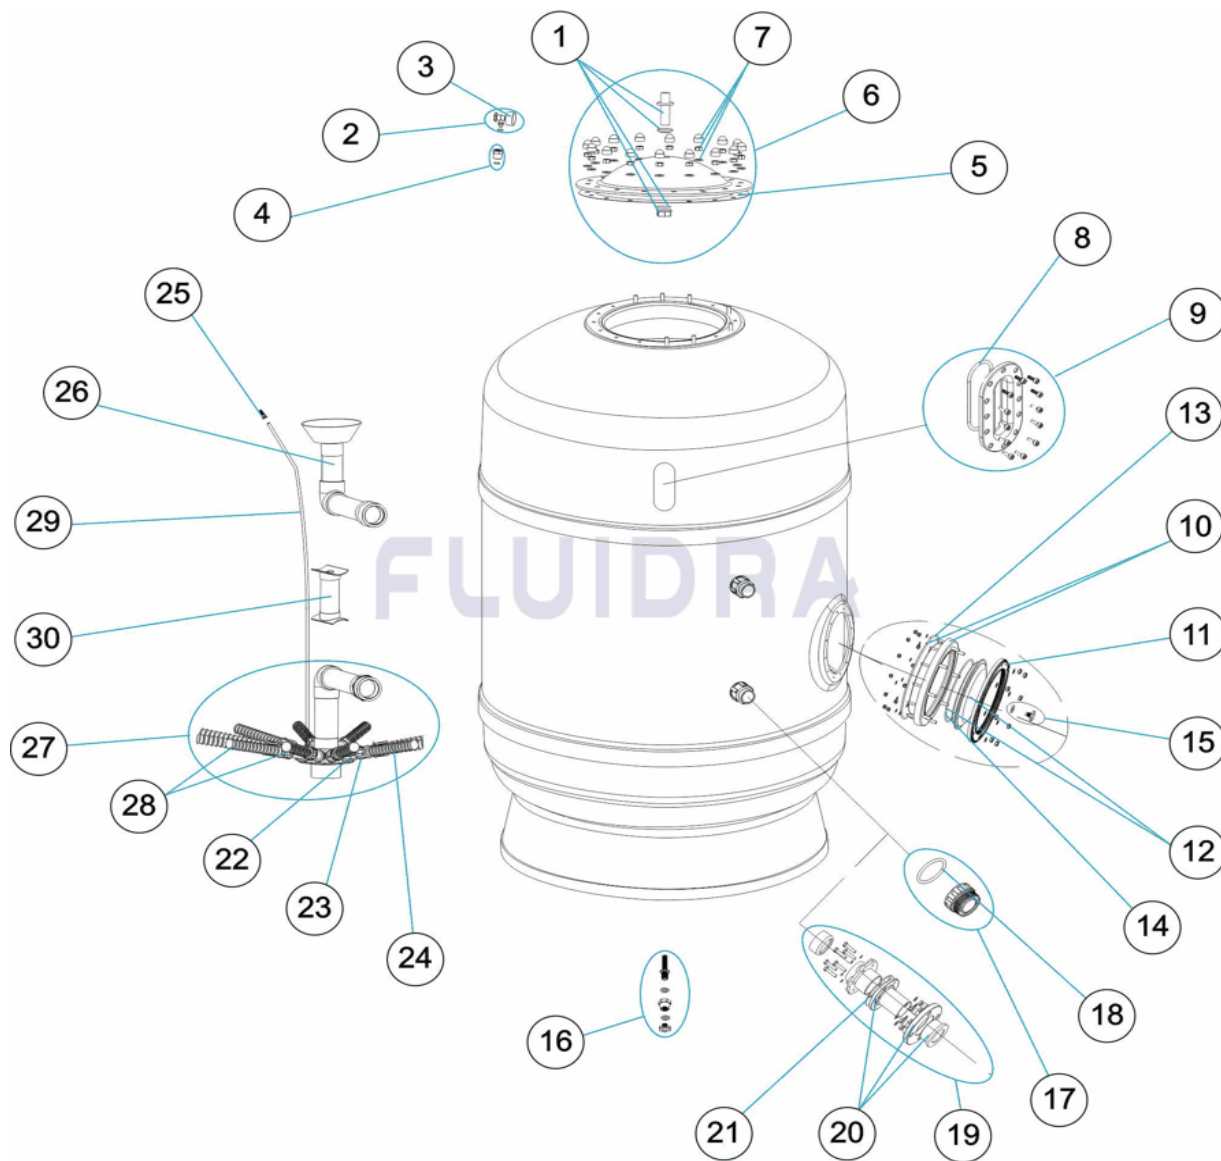

CODICE 36678, 36679, 36682, 36683

DESCRIZIONE: FILTRO DELTA 1000-1200 D. 1000 - 1200

ITALIANO

POS	CODICE	DESCRIZIONE	QUANTITA'	POS	CODICE	DESCRIZIONE	QUANTITA'
1	4404200204	GRUPPO ENTRATA		16	4404010108	SCARICO ACQUA 3/8"	
2	4404080104	MANOMETRO COMPLETO		17	* 4404290108	RACCORDO USCITA 2 1/2" + O-RIN "	
3	4404180405	MANOMETRO 1/8" 3 KG./C "		18	* 4404302703	GUARNIZIONE D.2 1/2"	
4	4404100001	TAPPO ET GUARNIZIONE 3/4-1/4"		19	* 4404160839	KIT USCITE D. 90 FILTRO EUROPE D. 1200-	
5	4404160101	O-RING COPERCHIO		20	* 4404160111	FLANGIA RACCORDO 90 + MANICOTTO	
6	4404260207	COPERCHIO FILTRO COMPLETO		21	* 4404302004	GUARNIZIONE PIANA 181X112X5	
7	4404260211	BULLONERIA COPERCHIO FILTRO		22	* 4404260419	CANDELOTTO COLLECTORE 1" 100M "	
8	4404301916	O-RING D 110,5X5,6		23	* 4404260418	MANICOTTO DA 1" PER CANDELOTT "	
9	4404100000	GRUPPO SPIONCINO		24	* 4404300916	CANDELOTTO COLLECTORE 1" 225 M "	
10	4404160809	ANELLO COLLO 20 VITI		24	* 4404290109	CANDELOTTO 1" 265 M/M "	
11	4404160849	FLANGIA FISSAGGIO COPERCHIO		25	4404040108	SFIATO ARIA	
12	4404160847	COPERCHIO FILTRO D. 220 NERO		26	* 4404010191	RACCORDO DIFFUSORE D. 1000 - 1000	
13	4404020116	O-RING 255X4		26	* 4404010192	RACCORDO DIFFUSORE D. 1200 - 1000	

* SI FACCIA RIFERIMENTO AL FOGLIO DELLE OSSERVAZIONI