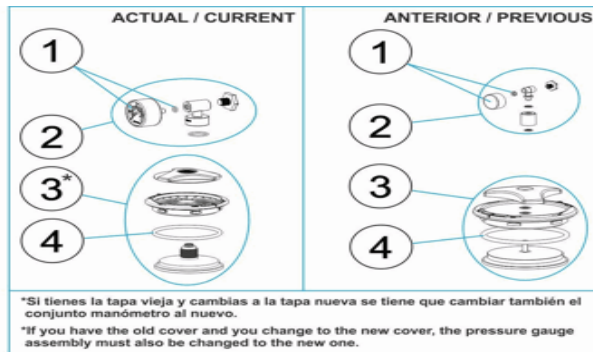

CODE **36684, 36685, 36688, 36689**

DESCRIPTION: **DELTA FILTER 1000-1200 D. 650 - 800 CREPINAS**

ENGLISH

POS	CODE	DESCRIPTION	QUANTITY	POS	CODE	DESCRIPTION	QUANTITY
1	4404010103	PRESSURE GAUGE 1/8" 3 KG./C "		12	4404040113	DRAIN PLUG AND GASKET	
2	* 4404020041	PRESSURE GAUGE UNIT 1/8'		13	4404260106	VALVE TOP RING FIXING GASKET	
2	* 4404190101	PRESSURE GAUGE UNIT 1/8'		14	4404010108	WATER PURGE 3/8"	
3	* 4404020040	QUICK CLOSING LID UNIT		15	* 4404161535	STRAINER 0,5 MM	
3	* 4404020102	QUICK CLOSING LID UNIT		16	* 4404010203	MANIFOLD ASSEMBLY D. 650 - 1000	
4	4404020111	LID GASKET		16	* 4404010204	MANIFOLD ASSEMBLY D. 800 - 1000	
5	4404020108	LID RING UNIT		16	* 4404010205	MANIFOLD ASSEMBLY D. 650 - 1200	
6	4404020116	O' RING 255X4		16	* 4404010206	MANIFOLD ASSEMBLY D. 800 - 1200	
7	* 4404301916	O' RING D. 110,5X5,6		17	4404040115	O' RING D. 60X8	
7	* 4404302803	CONCAVE GASKET 3"		18	* 4404040103	FITTING 1 1/2" + O'RIN "	
8	* 4404100000	VISOR ASSEMBLY		18	* 4404040112	2" OUTLET FITTING + O'RIN "	
8	* 4404100002	VISOR ASSEMBLY		19	* 4404010199	DIFFUSER ASSEMBLY D. 650 - 1000	
9	4404160809	20-SCREW NECK RING		19	* 4404010200	DIFFUSER ASSEMBLY D. 800 - 1000