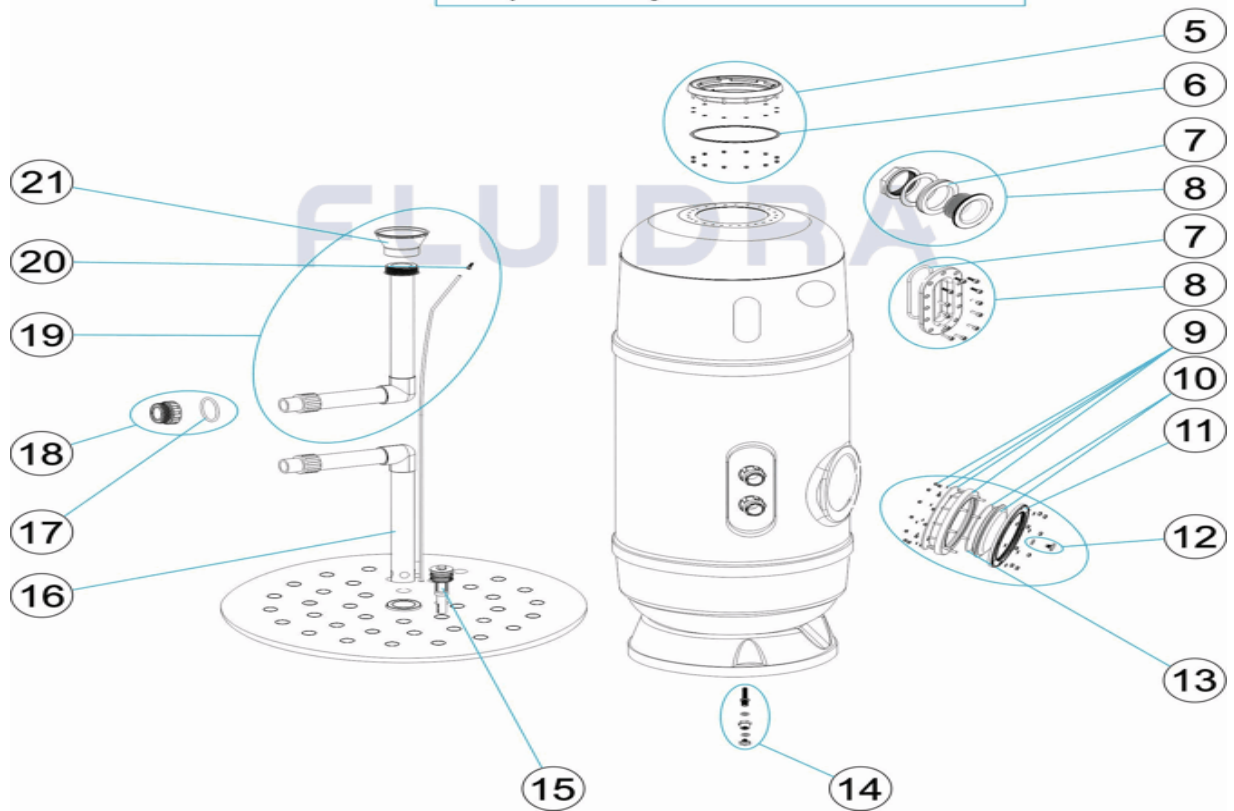

CODE **36684, 36685, 36688, 36689**

DESCRIPTION: **DELTA FILTER 1000-1200 D. 650 - 800 CREPINAS**

ENGLISH

POS	CODE	DESCRIPTION	QUANTITY	POS	CODE	DESCRIPTION	QUANTITY
1	4404010103	PRESSURE GAUGE 1/8" 3 KG./C "		12	4404040113	DRAIN PLUG AND GASKET	
2	* 4404020041	PRESSURE GAUGE UNIT 1/8'		13	4404260106	VALVE TOP RING FIXING GASKET	
2	* 4404190101	PRESSURE GAUGE UNIT 1/8'		14	4404010108	WATER PURGE 3/8"	
3	* 4404020040	QUICK CLOSING LID UNIT		15	* 4404161535	STRAINER 0,5 MM	
3	* 4404020102	QUICK CLOSING LID UNIT		16	* 4404010203	MANIFOLD ASSEMBLY D. 650 - 1000	
4	4404020111	LID GASKET		16	* 4404010204	MANIFOLD ASSEMBLY D. 800 - 1000	
5	4404020108	LID RING UNIT		16	* 4404010205	MANIFOLD ASSEMBLY D. 650 - 1200	
6	4404020116	O' RING 255X4		16	* 4404010206	MANIFOLD ASSEMBLY D. 800 - 1200	
7	* 4404301916	O' RING D. 110,5X5,6		17	4404040115	O' RING D. 60X8	
7	* 4404302803	CONCAVE GASKET 3"		18	* 4404040103	FITTING 1 1/2" + O'RIN "	
8	* 4404100000	VISOR ASSEMBLY		18	* 4404040112	2" OUTLET FITTING + O'RIN "	
8	* 4404100002	VISOR ASSEMBLY		19	* 4404010199	DIFFUSER ASSEMBLY D. 650 - 1000	
9	4404160809	20-SCREW NECK RING		19	* 4404010200	DIFFUSER ASSEMBLY D. 800 - 1000	