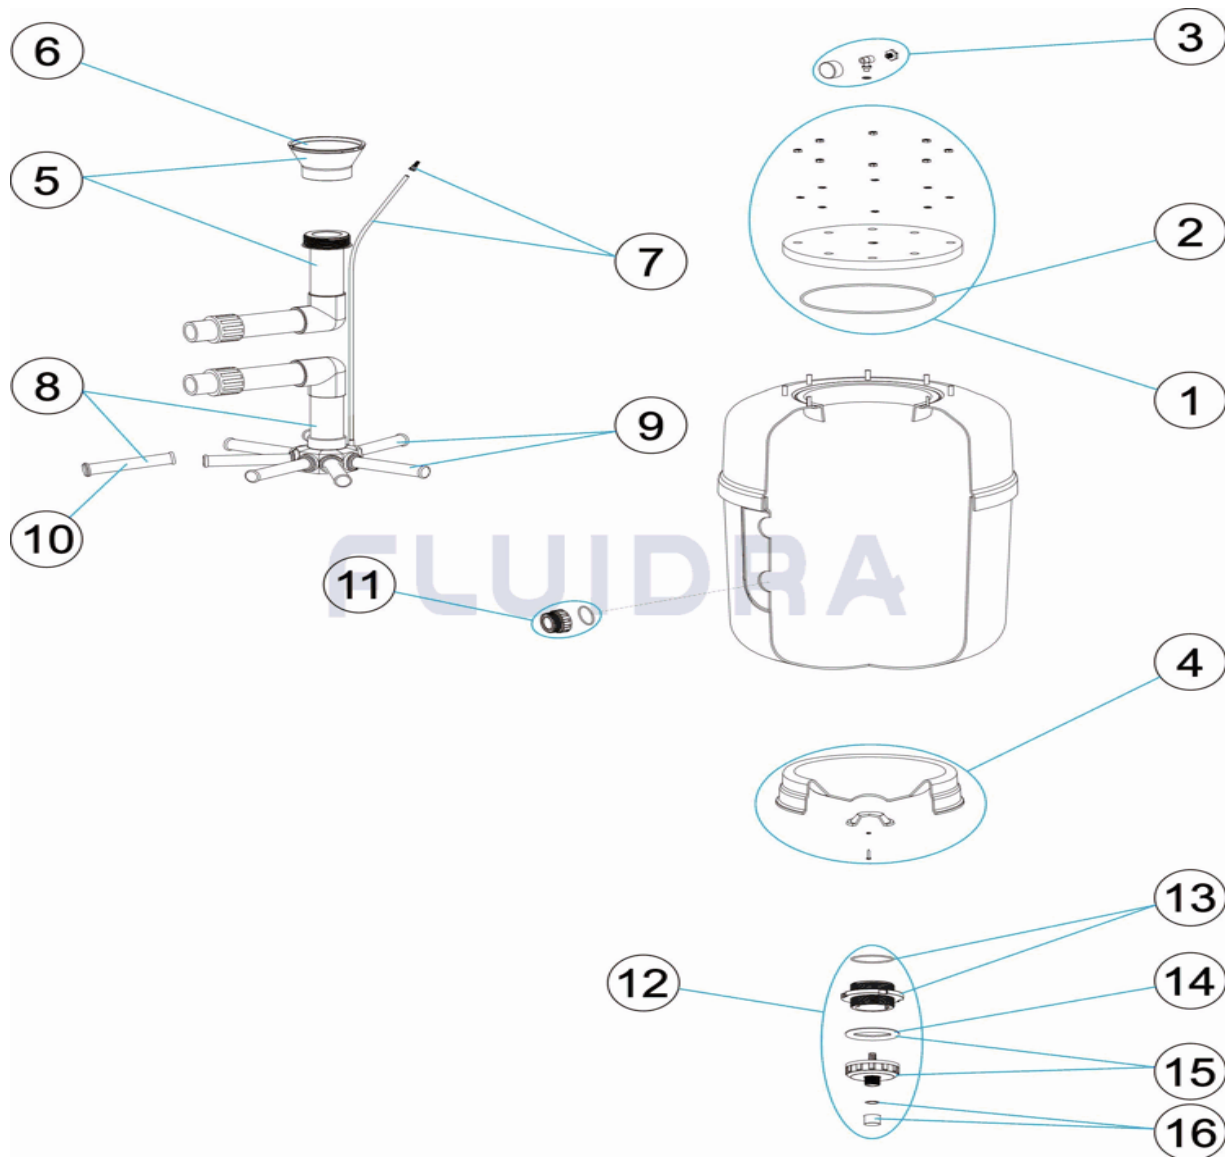

CODICE **64998, 64999, 65000, 65002**

DESCRIZIONE: **FILTRO EUROPA PRO LONGT/G/M**

ITALIANO

POS	CODICE	DESCRIZIONE	QUANTITA'	POS	CODICE	DESCRIZIONE	QUANTITA'
1	4404040001	COPERCHIO FILTRO + GUARNIZIONE		7	* 4404300707	TUBO RIGIDO L-845	
2	4404040002	O-RING COPERCHIO		8	* 4404010172	KIT COLLETTORE D. 500	
3	4404180404	MANOMETRO COMPLETO		8	* 4404040023	KIT COLLETTORE D. 600	
4	* 4404010134	BASE FILTRO		8	* 4404010174	KIT COLLETTORE D. 750	
4	* 4404040004	BASE FILTRO D. 600		8	* 4404040018	KIT COLLETTORE D. 900	
4	* 4404010299	BASE FILTRO 33		9	* 4404010025	GRUPPO CANDELOTTO COLLECTORE D. 4	
4	* 4404040006	BASE FILTRO D. 900		9	* 4404010026	GRUPPO CANDELOTTO COLLECTORE	
5	* 4404040019	RACCORDO DIFFUSORE D. 500		9	* 4404010027	GRUPPO CANDELOTTO COLLECTORE D. 6	
5	* 4404040020	RACCORDO DIFFUSORE D. 600		9	* 4404010048	GRUPPO CANDELOTTO COLLECTORE D. 7	
5	* 4404040021	RACCORDO DIFFUSORE D. 750		10	* 4404300917	CANDELOTTO COLLECTORE 1" 110 M "	
5	* 4404040022	RACCORDO DIFFUSORE D. 900		10	* 4404300915	CANDELOTTO COLLECTORE 1" 175 M "	
6	* 4404301004	CONO DIFFUSORE D. 50		10	* 4404300916	CANDELOTTO COLLECTORE 1" 225 M "	
6	* 4404300910	CONO DIFFUSORE D. 63		10	* 4404290109	CANDELOTTO 1" 265 M/M "	

* SI FACCIA RIFERIMENTO AL FOGLIO DELLE OSSERVAZIONI